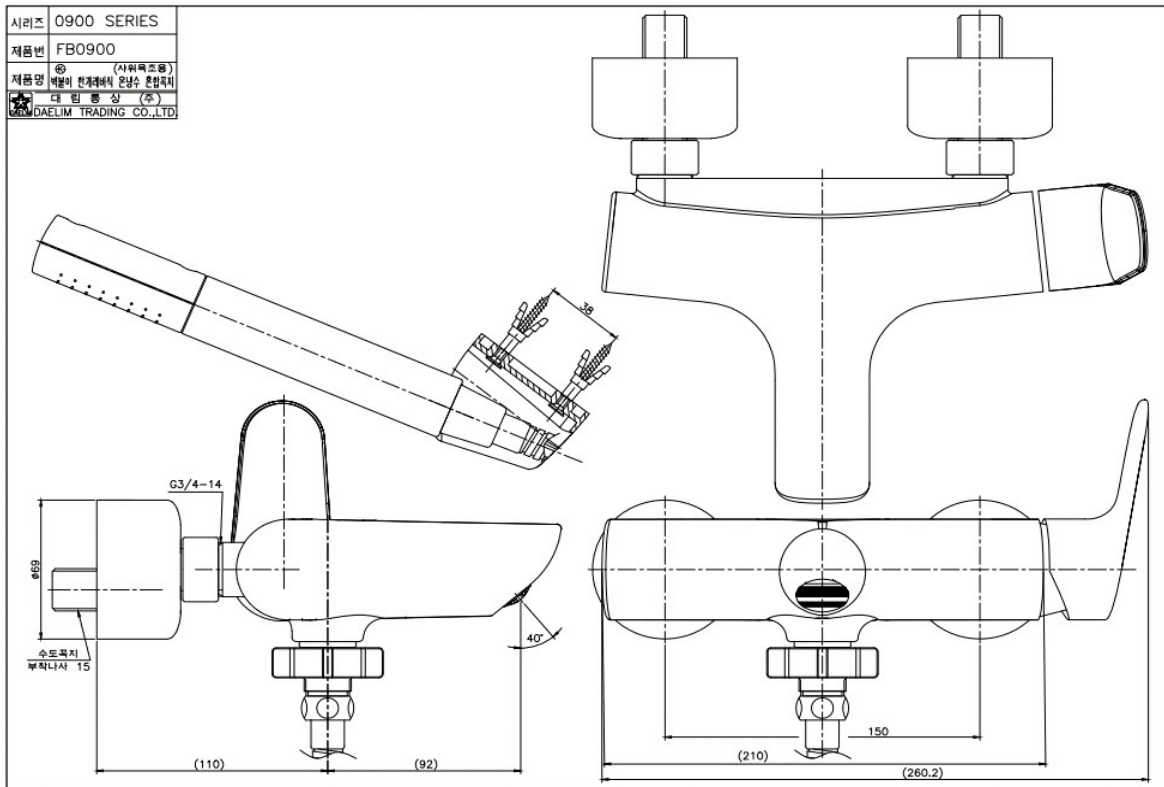

FB 0900C Back & Shower Faucet

Discharging Volume : 2L

Material : Brass, Chrome Coating

Technical Drawing

Some specs and products may not be available in your area.
You check with your nearest reseller for the newly updated prices.
Please visit at www.daelim.id for your more information