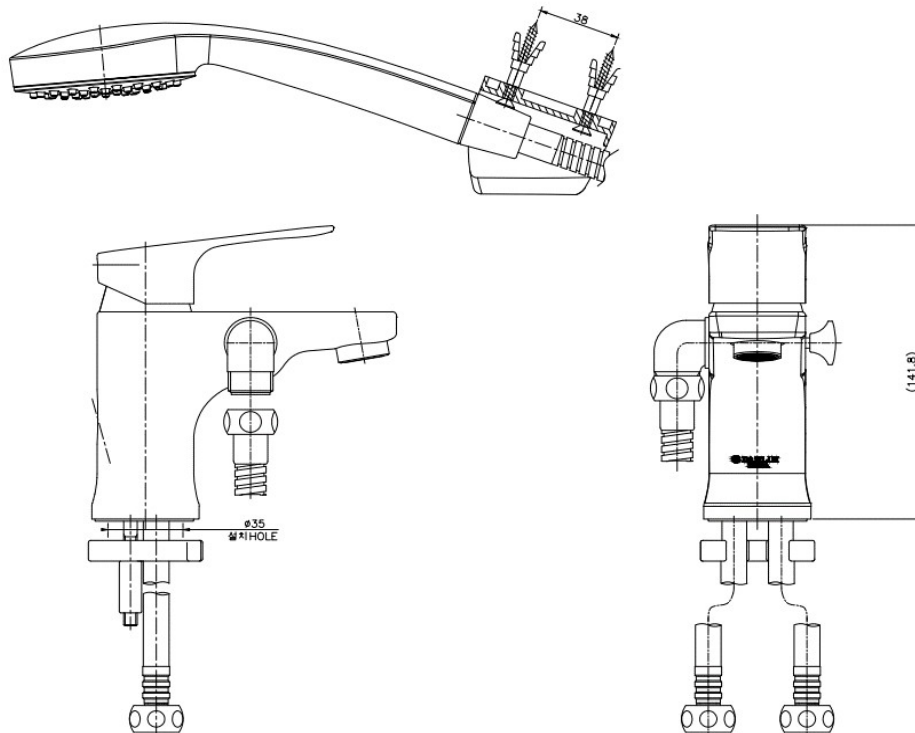

FB 0617R-1C Lavatory Faucet

Material : Brass, Chrome Coating

Technical Drawing

Some specs and products may not be available in your area.
You check with your nearest reseller for the newly updated prices.
Please visit at www.daelim.id for your more information