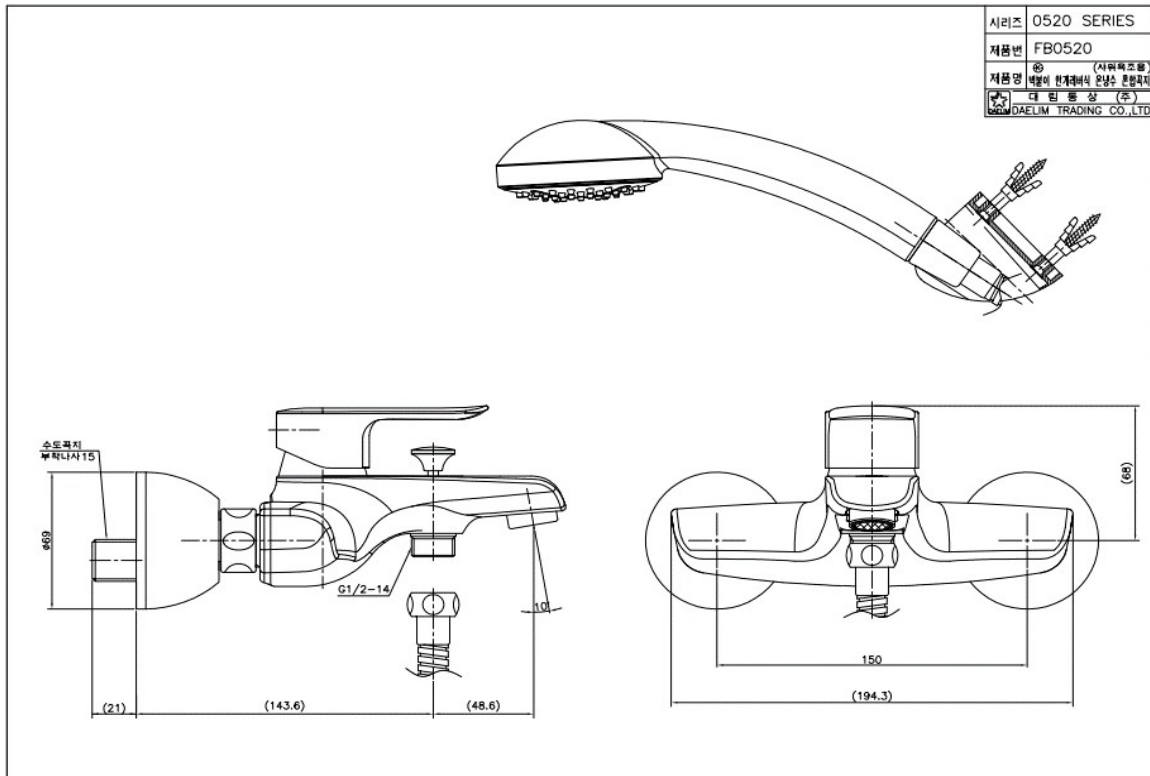

**FB 0520C Bath & Shower Faucet**

Discharging Volume : 2L

Material : Brass, Chrome Coating

**Technical Drawing**

Some specs and products may not be available in your area.  
 You check with your nearest reseller for the newly updated prices.  
 Please visit at [www.daelim.id](http://www.daelim.id) for your more information