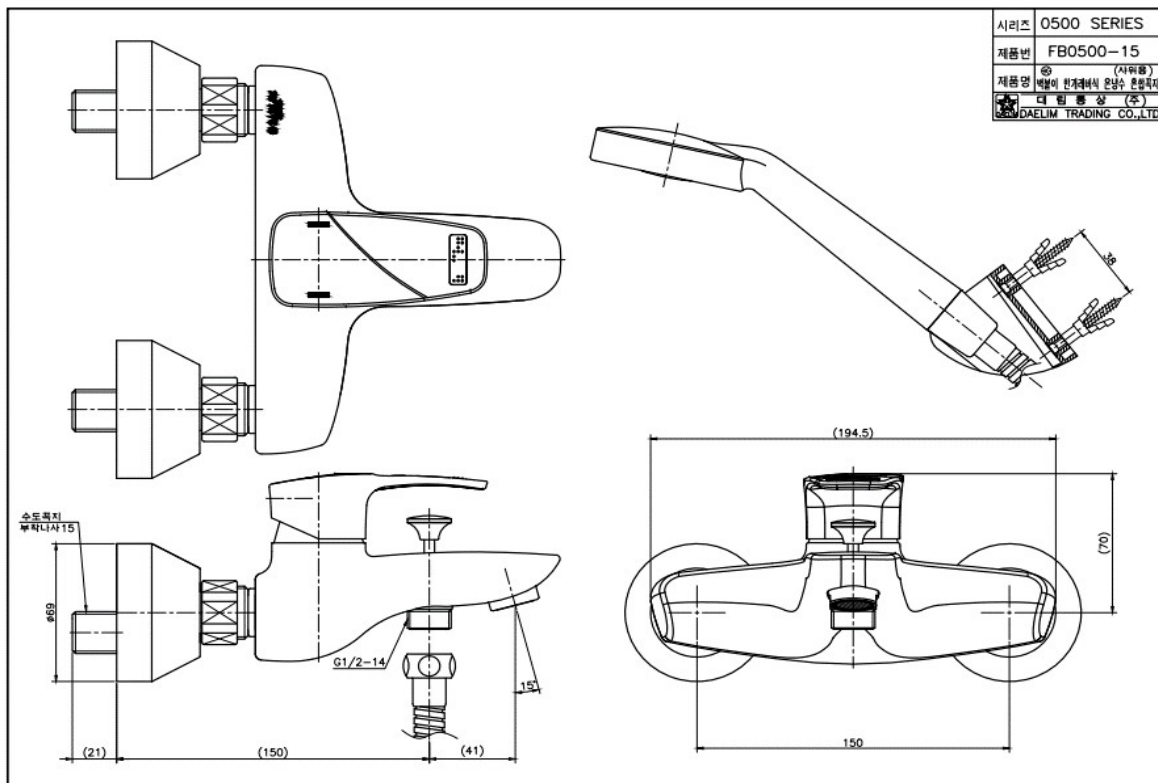

FB 0500-15C Bath & Shower Faucet

Discharging Volume : 2L

Material : Brass, Chrome Coating

Technical Drawing

Some specs and products may not be available in your area.
You check with your nearest reseller for the newly updated prices.
Please visit at www.daelim.id for your more information