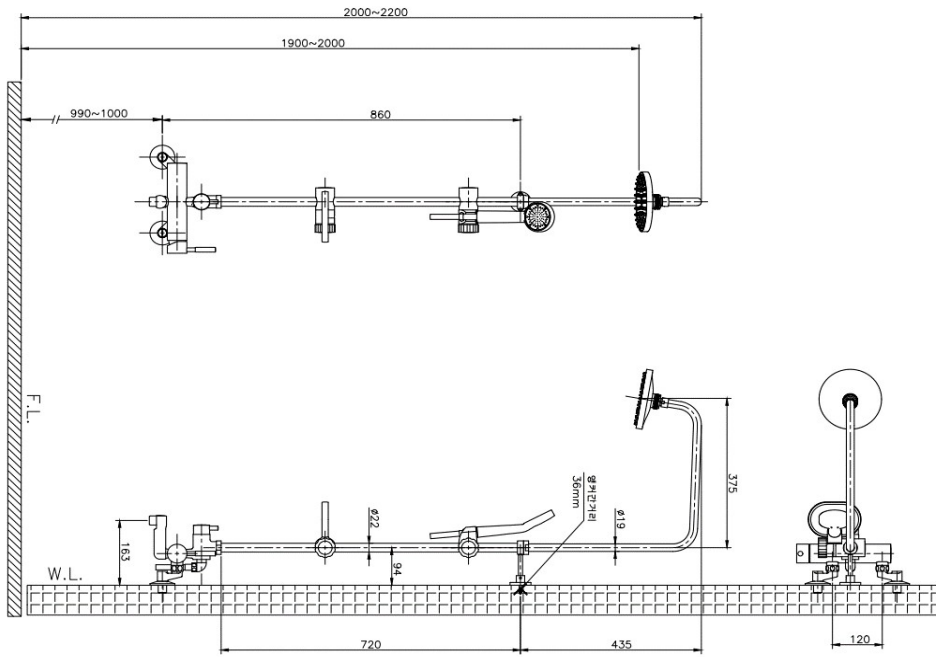

FB 020NRSC Rain Shower Faucet

Material : Brass, Chrome coating

DOBIDOS
KOREA

Technical Drawing

Some specs and products may not be available in your area.

Please visit at www.daelim.id for your more information