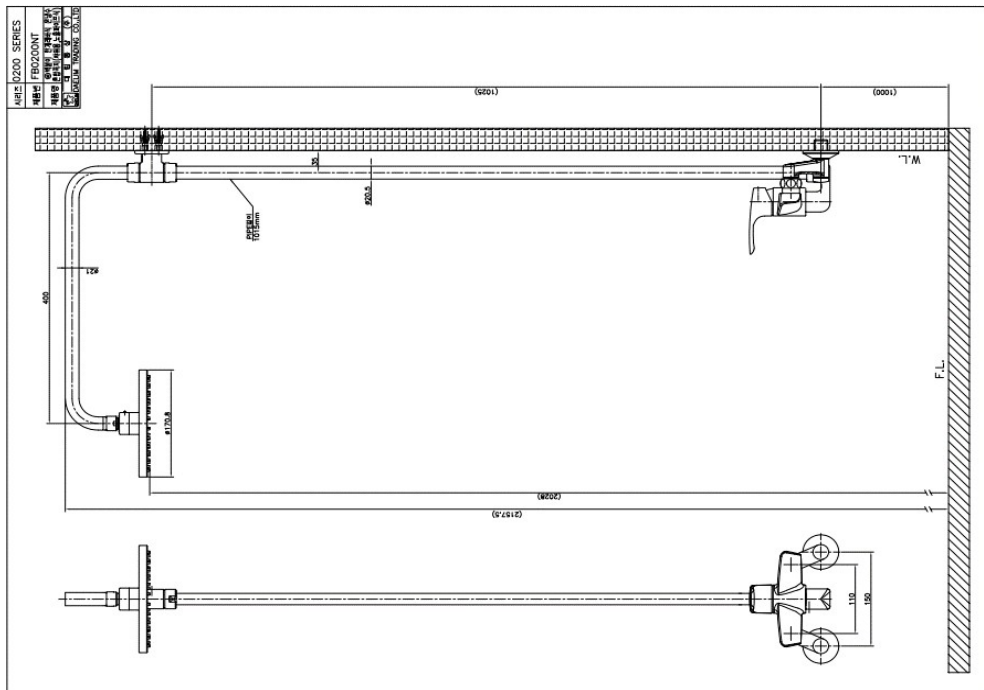

FB 020NRC Rain Shower Faucet

Material : Brass, Chrome coating

DOBIDOS
KOREA

Technical Drawing

Some specs and products may not be available in your area.

Please visit at www.daelim.id for your more information