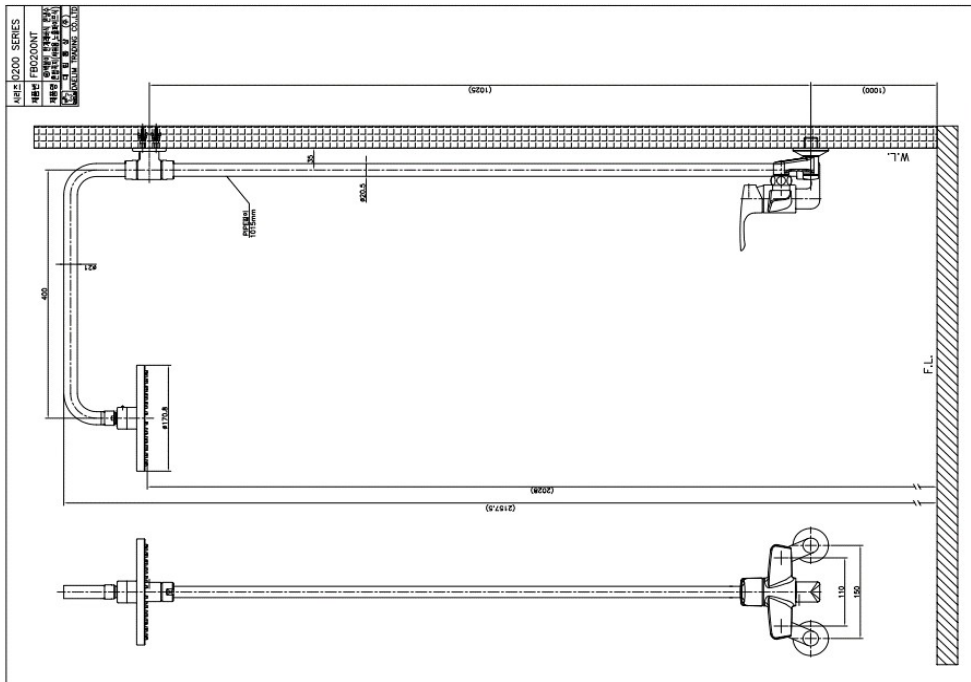

**FB 0200NT Rain Shower Faucet**

Material : Brass, Chrome coating

**DOBIDOS**  
KOREA

**Technical Drawing**

Some specs and products may not be available in your area.

Please visit at [www.daelim.id](http://www.daelim.id) for your more information