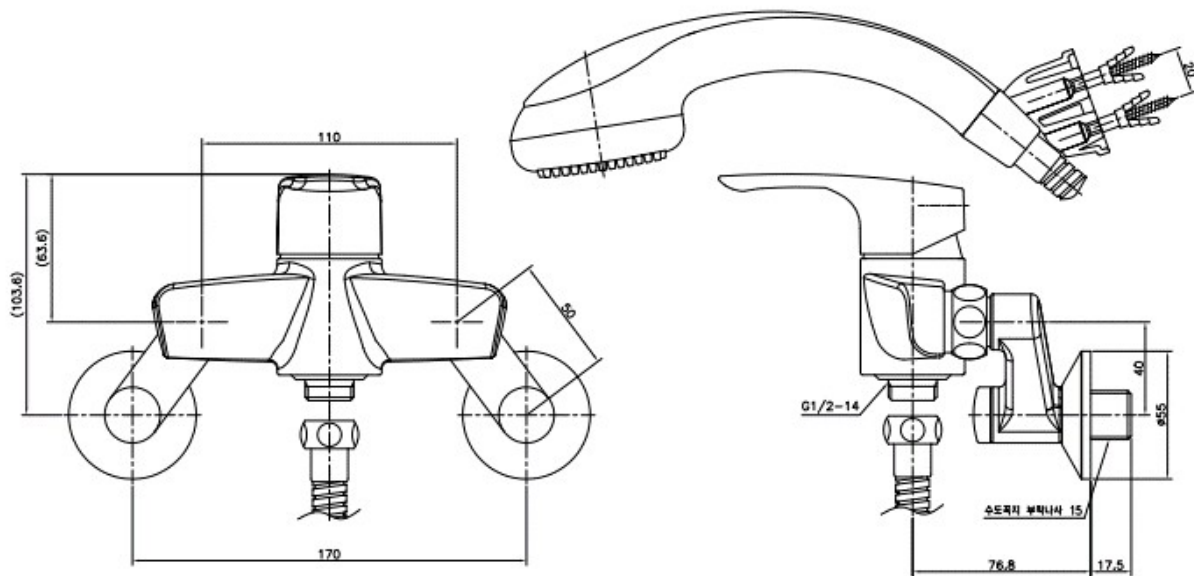

Technical Drawing

Some specs and products may not be available in your area.
You check with your nearest reseller for the newly updated prices.
Please visit at www.daelim.id for your more information