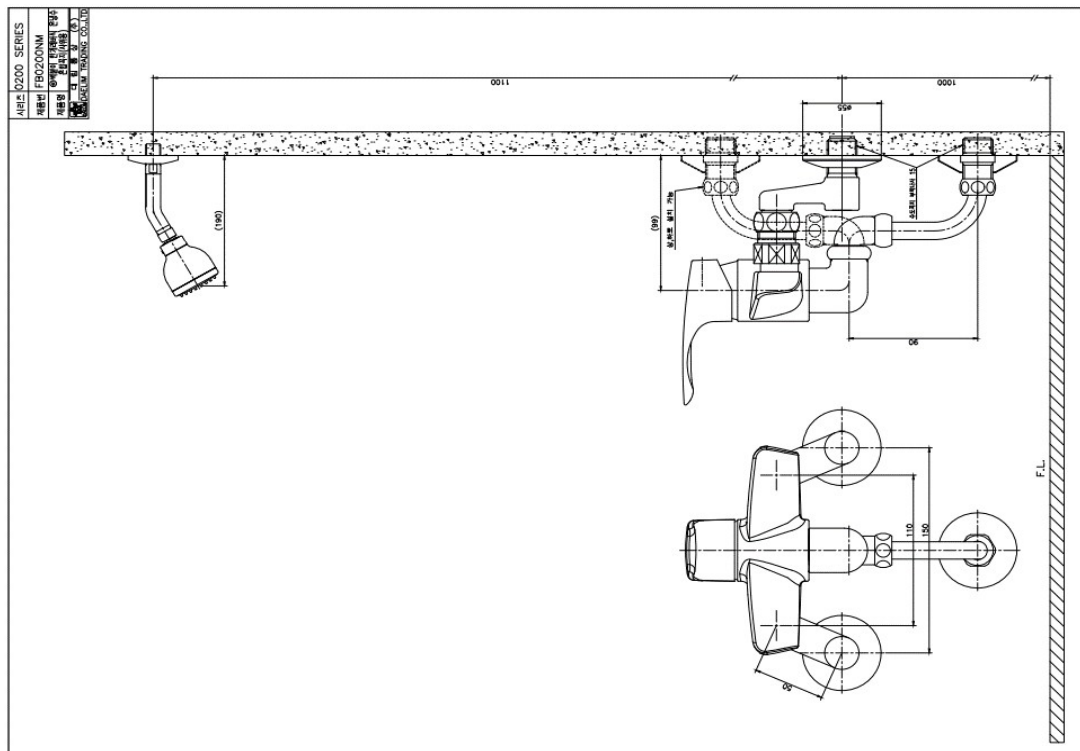

Technical Drawing

Some specs and products may not be available in your area.
You check with your nearest reseller for the newly updated prices.
Please visit at www.daelim.id for your more information