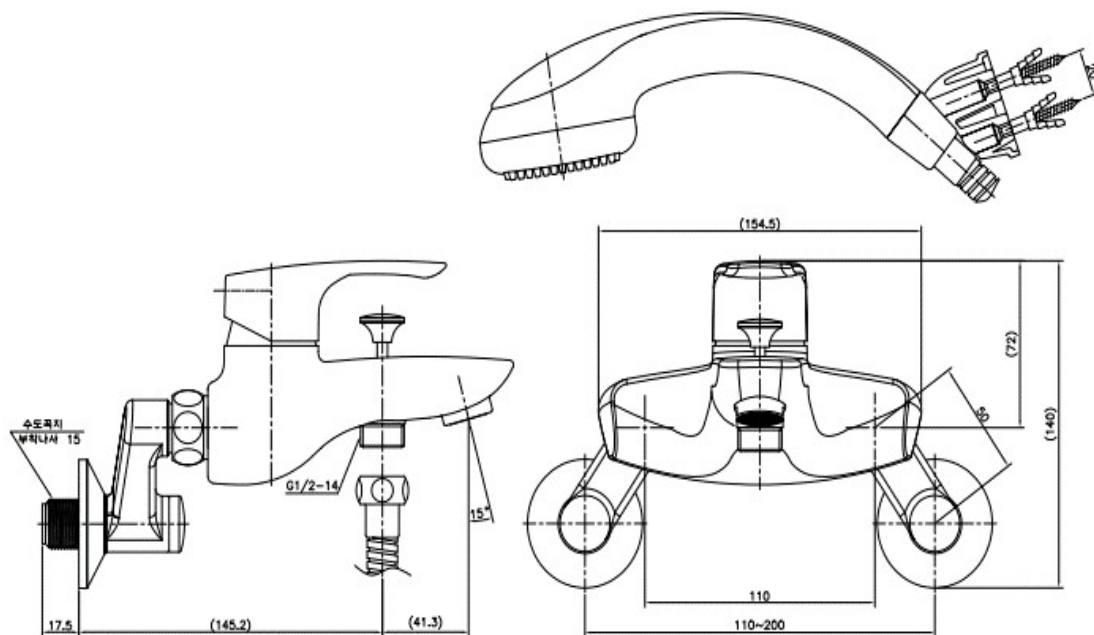

FB 0200-15C Bath & Shower Faucet

Discharging Volume : 2L

Material : Brass, Chrome Coating

Technical Drawing

Some specs and products may not be available in your area.
You check with your nearest reseller for the newly updated prices.
Please visit at www.daelim.id for your more information