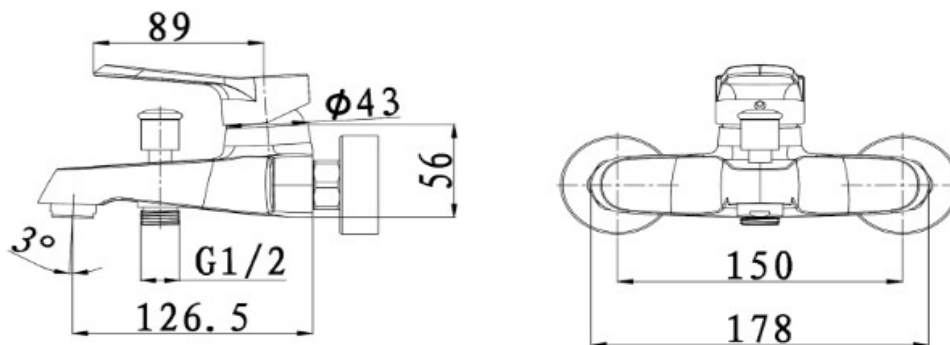

E33M3 Bath & Shower Faucet

Discharging Volume : 2L

Material : Brass, Chrome Coating

Technical Drawing

Some specs and products may not be available in your area.
You check with your nearest reseller for the newly updated prices.
Please visit at www.daelim.id for your more information