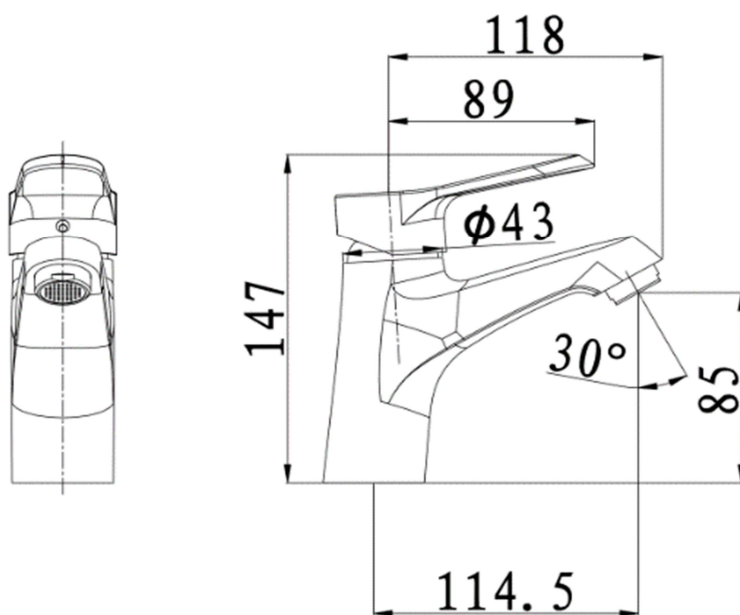

E33B1 Lavatory Faucet

Discharging Volume : 2L

Material : Brass, Chrome Coating

Technical Drawing

Some specs and products may not be available in your area.
You check with your nearest reseller for the newly updated prices.
Please visit at www.daelim.id for your more information