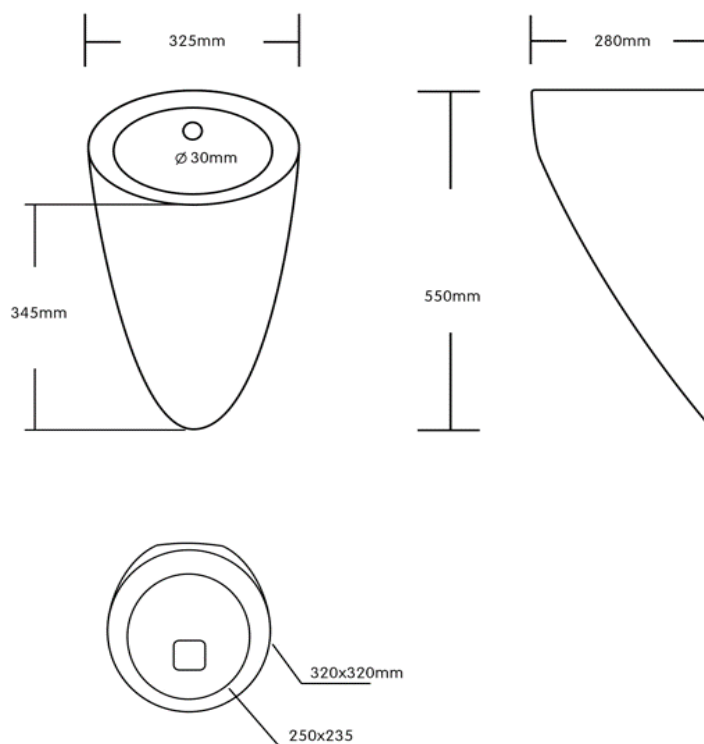

DU-914 Wall-hung urinal stall

Size : 390(W) x 280(D) x 550(H)

Material : Ceramic

Technical Drawing

Some specs and products may not be available in your area.
You check with your nearest reseller for the newly updated prices.
Please visit at www.daelim.id for your more information