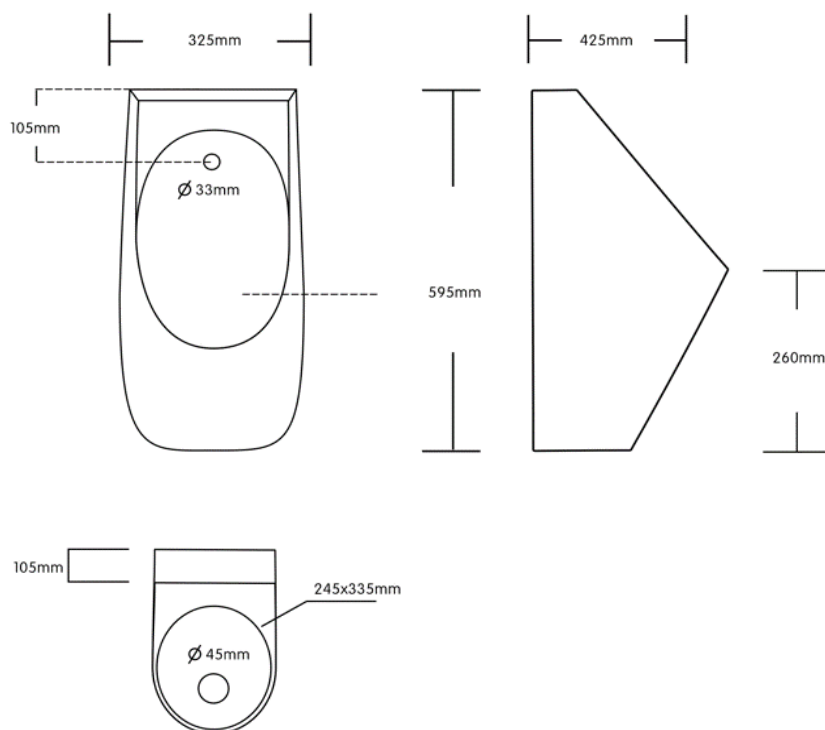

DU-725 Wall-hung urinal stall

Size : 325(W) X 425(D) X 595(H)

Material : Ceramic

Technical Drawing

Some specs and products may not be available in your area.
You check with your nearest reseller for the newly updated prices.
Please visit at www.daelim.id for your more information