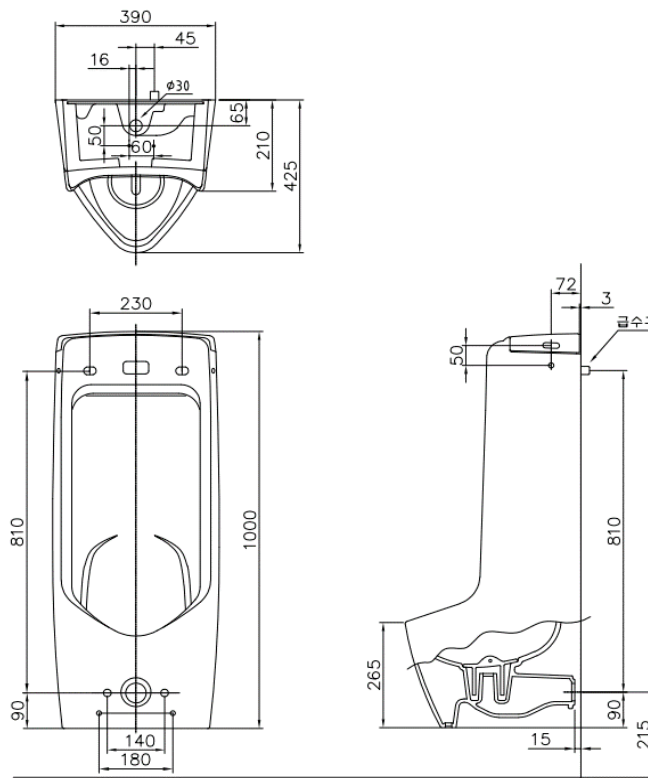

DOBIDOS
KOREA

DU-513B Floor mounted urinal (Electronic sensor)

Dischargeing Volume : 2L

Size : 390(W) x 425(D) x 1000(H)

Electronic Sensor Type

Rough-In : 180mm

Material : Ceramic

Technical Drawing