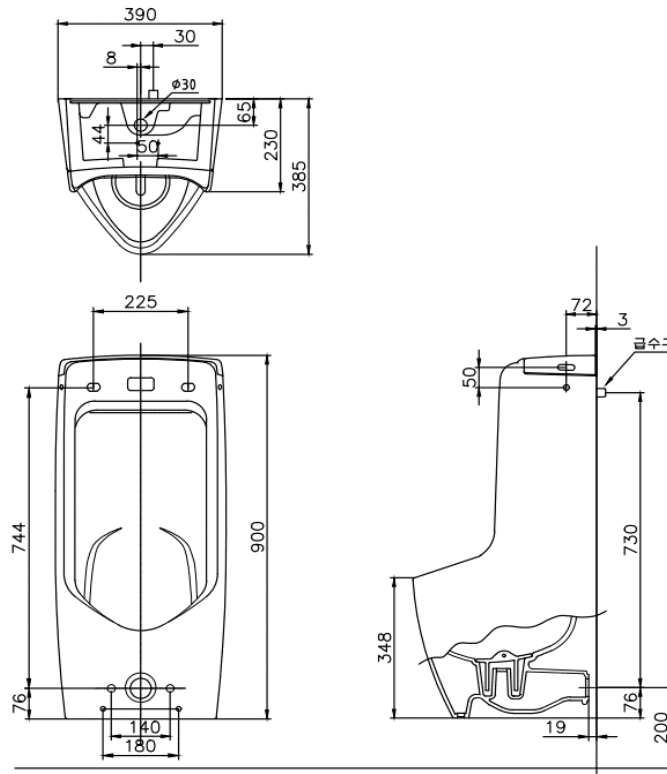

DU-512B Floor mounted urinal (Electronic sensor)

Discharging Volume : 2L

Size : 390(W) X 385(D) X 900(H)

Electronic Sensor Type

Rough-In : 180mm

Material : Ceramic

Technical Drawing

Some specs and products may not be available in your area.
You check with your nearest reseller for the newly updated prices.
Please visit at www.daelim.id for your more information