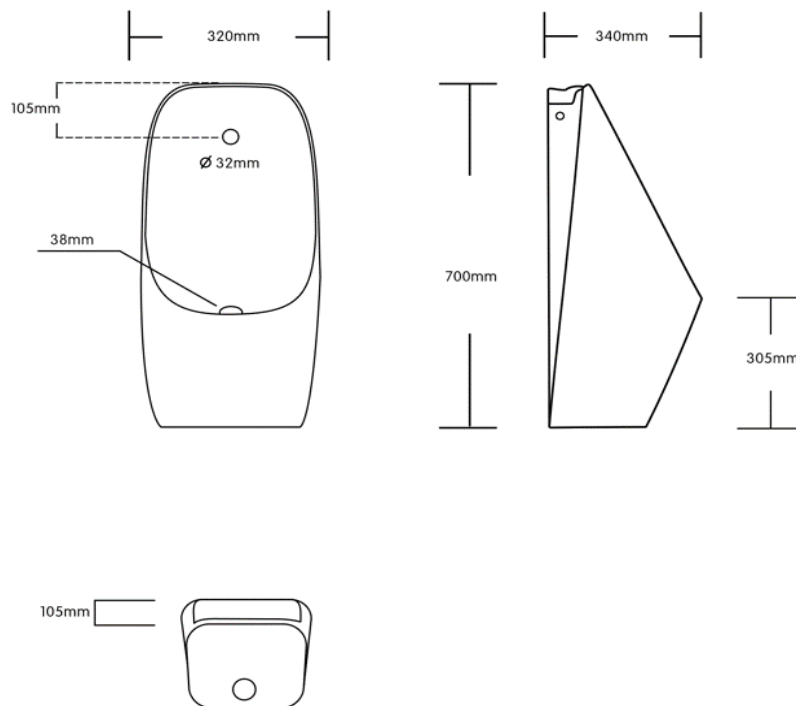

**DU-420 Wall-hung urinal stall**

Size : 320(W) X 340(D) X 700(H)

Material : Ceramic

**DOBIDOS**  
KOREA**Technical Drawing**

Some specs and products may not be available in your area.  
You check with your nearest reseller for the newly updated prices.  
Please visit at [www.daelim.id](http://www.daelim.id) for your more information