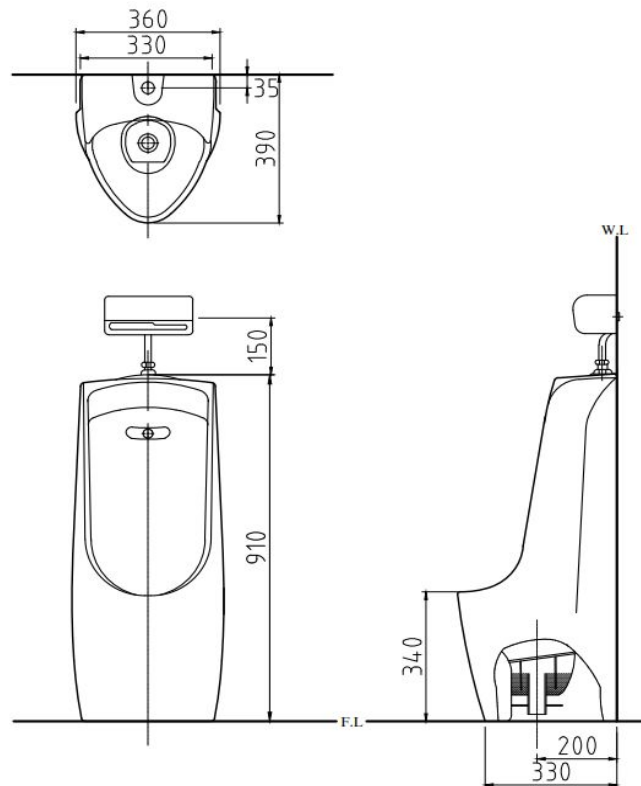

DU-301B Floor mounted urinal w/ sensor or Manual

Dischargeing Volume : 2L

Size : 360(W) X 390(D) X 910(H)

Sensor with Battery Type

Rough-In : 200mm

Material : Ceramic

**Technical Drawing**

Some specs and products may not be available in your area.
You check with your nearest reseller for the newly updated prices.
Please visit at www.daelim.id for your more information