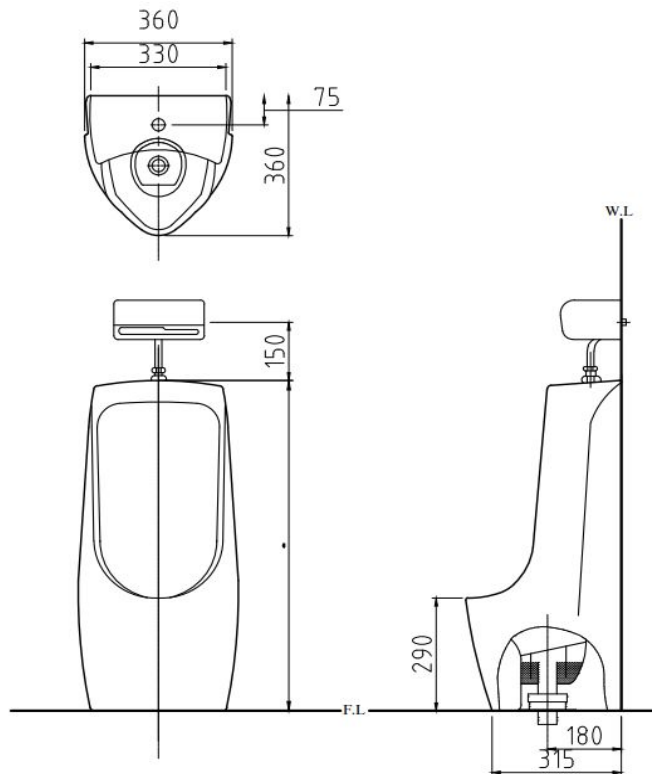

DU-201B Floor mounted urinal w/ sensor or Manual

Dischargeing Volume : 2L

Size : 360(W) X 360(D) X 850(H)

Sensor with Battery Type

Rough-In : 200mm

Material : Ceramic

Technical Drawing

Some specs and products may not be available in your area.
You check with your nearest reseller for the newly updated prices.
Please visit at www.daelim.id for your more information