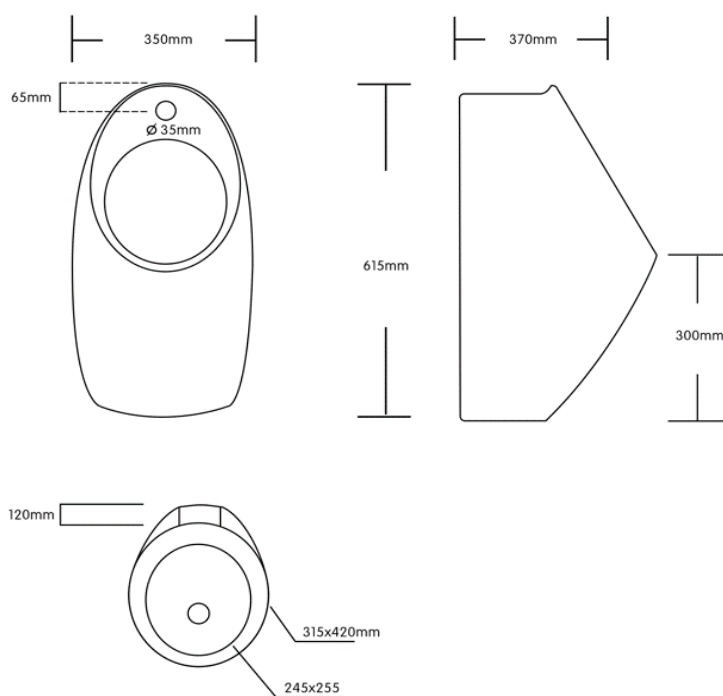

DU-106 Wall-hung urinal stall

Size : 350(W) X 370(D) X 615(H)

Material : Ceramic

DOBIDOS
KOREA

Technical Drawing

Some specs and products may not be available in your area.
You check with your nearest reseller for the newly updated prices.
Please visit at www.daelim.id for your more information