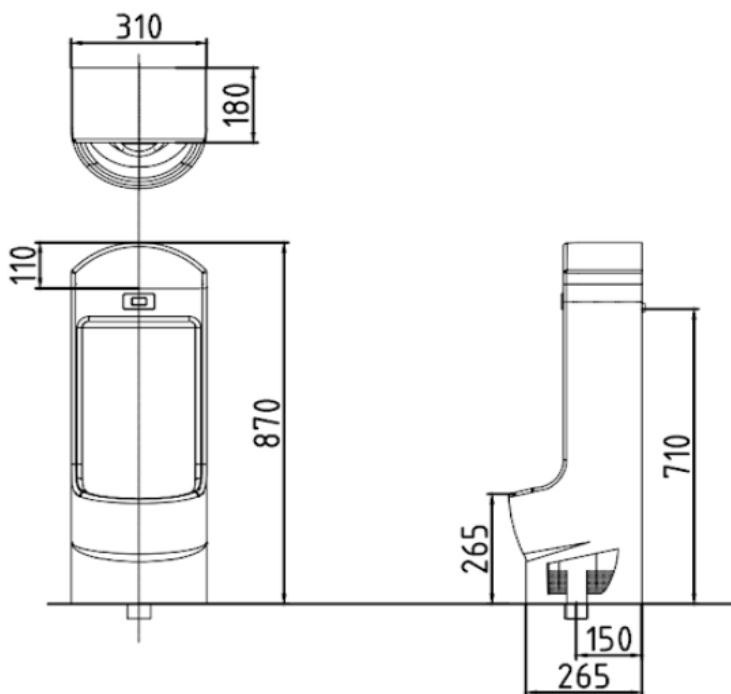

DU-101 Wall-Hung Urinal Stall for Children Built-in Sensor

Dischargeing Volume : 2L

Size : 310(W) X 305(D) X 870(H)

Electronic Sensor Type

Rough-In : 150mm

Material : Ceramic

**Technical Drawing**

Some specs and products may not be available in your area.
You check with your nearest reseller for the newly updated prices.
Please visit at www.daelim.id for your more information