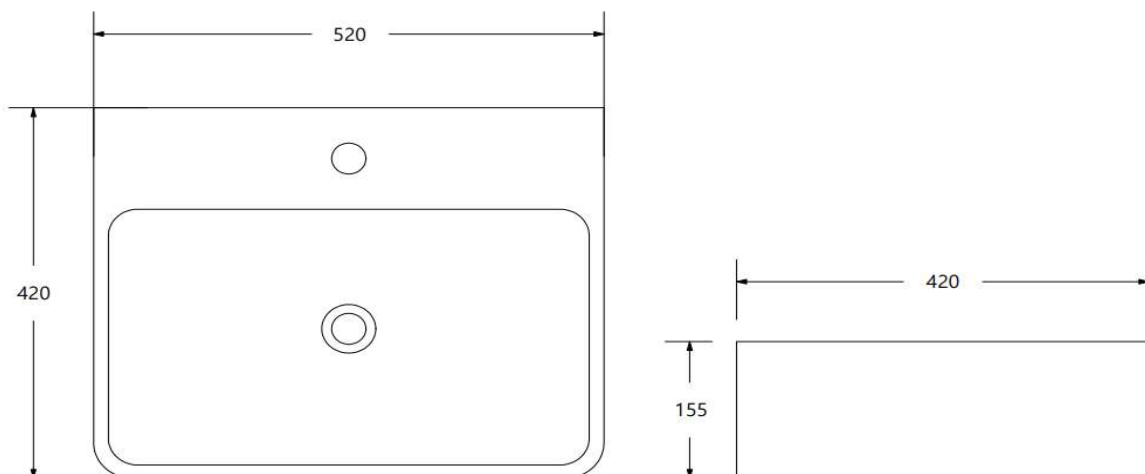

Technical Drawing

Some specs and products may not be available in your area.
You check with your nearest reseller for the newly updated prices.
Please visit at www.daelim.id for your more information