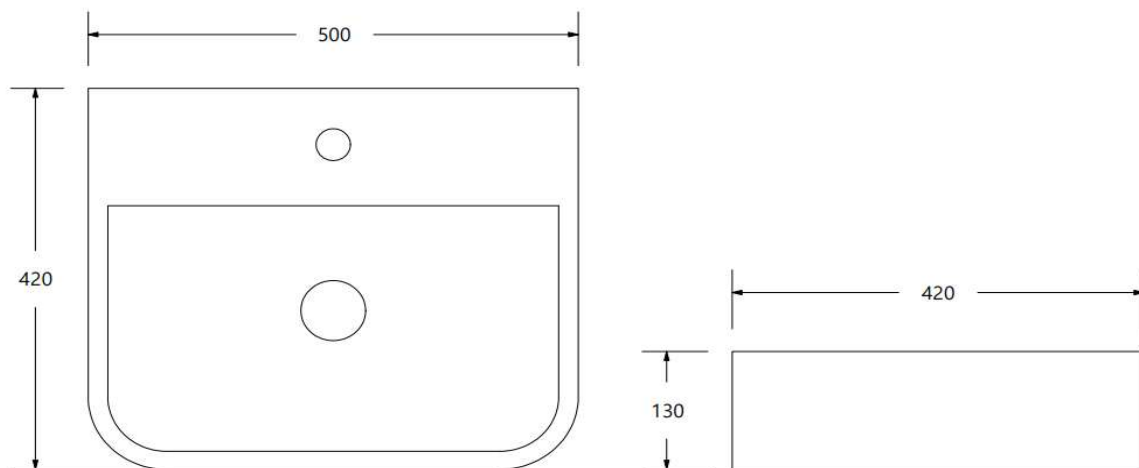

DLW-1514 Top Counter Lavatory

Size : 500(W) x 420(D) x 130(H)

Material : Ceramic

Technical Drawing

Some specs and products may not be available in your area.
You check with your nearest reseller for the newly updated prices.
Please visit at www.daelim.id for your more information