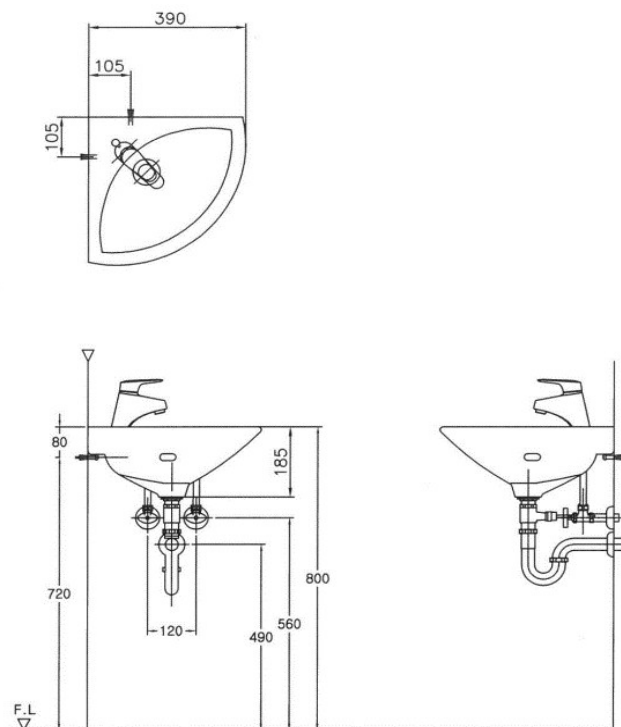

DL-901 Wall-hung Lavatory

Size : 390(W) x 390(D) x 185(H)

Material : Ceramic

Technical Drawing

Some specs and products may not be available in your area.
You check with your nearest reseller for the newly updated prices.
Please visit at www.daelim.id for your more information