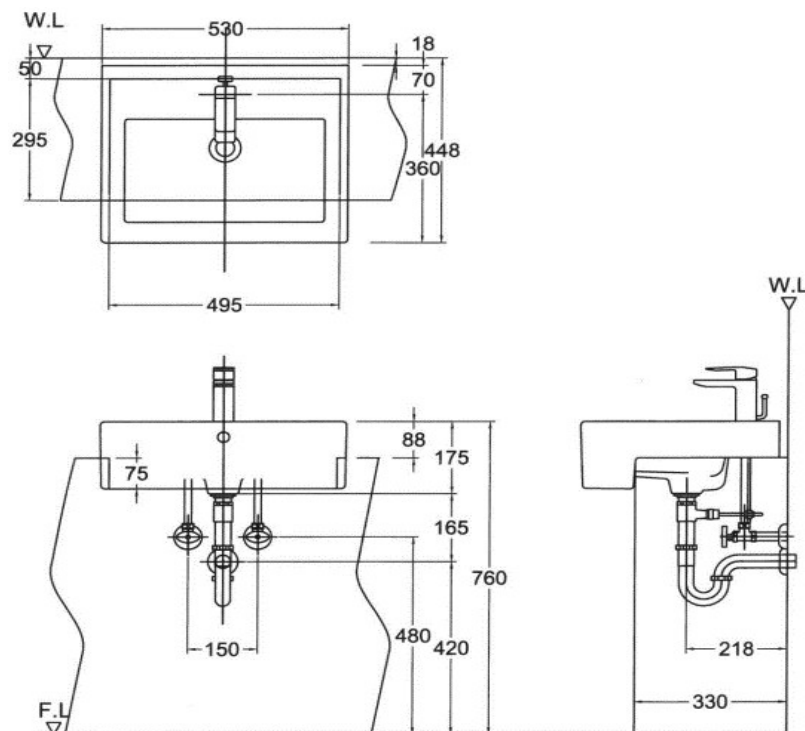

DL-710 Semi Recessed Lavatory

Size :530(W) X 448(D) X 175(H)

Material : Ceramic

Technical Drawing

Some specs and products may not be available in your area.
You check with your nearest reseller for the newly updated prices.
Please visit at www.daelim.id for your more information