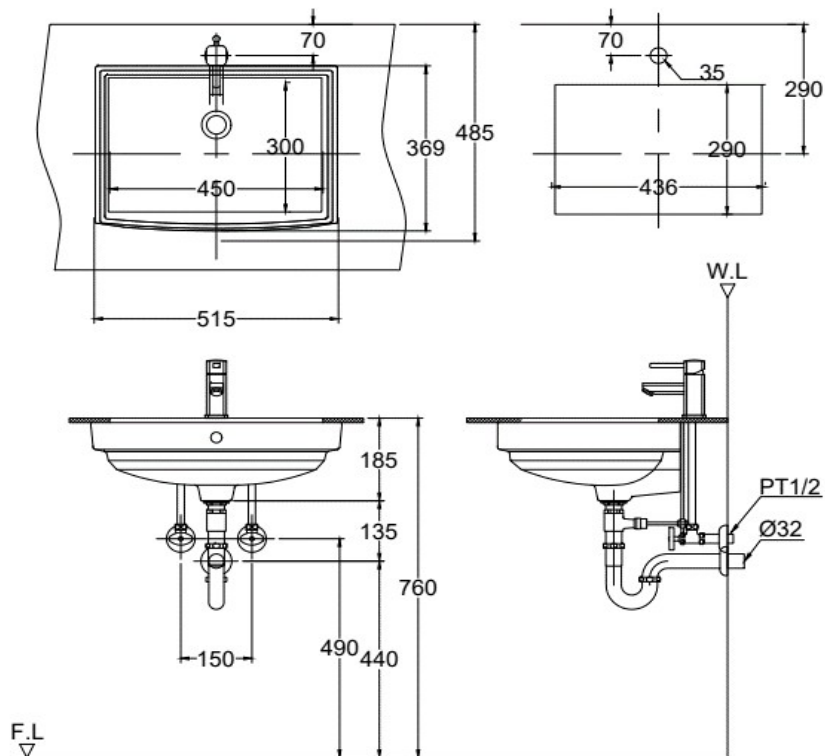

DL-611 Under-Counter Lavatory

Size :515(W) X 369(D) X 185(H)

Technical Drawing

Some specs and products may not be available in your area.
You check with your nearest reseller for the newly updated prices.
Please visit at www.daelim.id for your more information