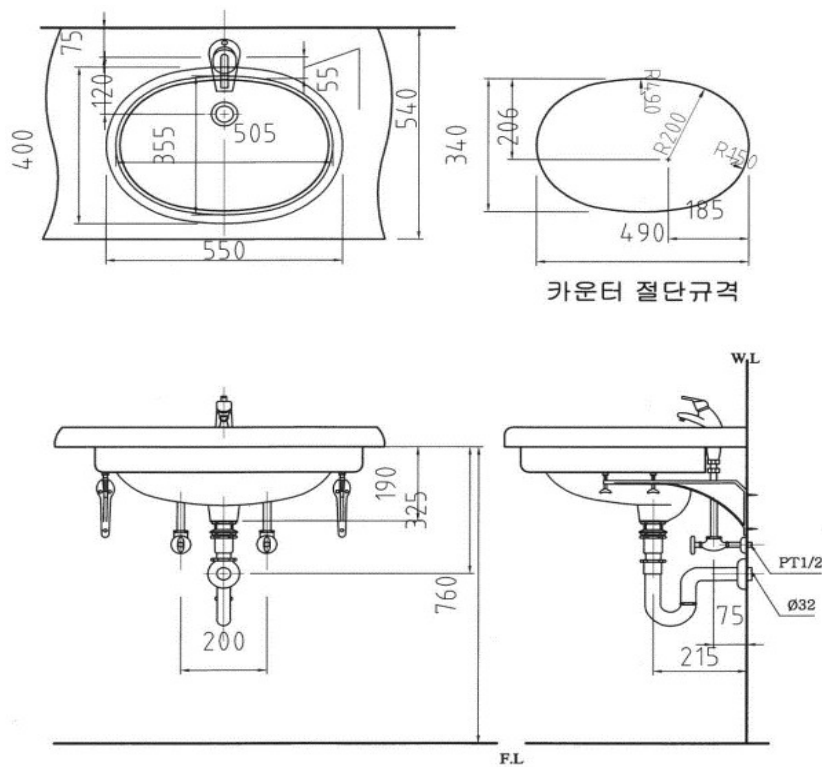

DL-609G Under-Counter Lavatory

Size :550(W) x 400(D) x 190(H)

Material : Ceramic

Technical Drawing

Some specs and products may not be available in your area.
You check with your nearest reseller for the newly updated prices.
Please visit at www.daelim.id for your more information