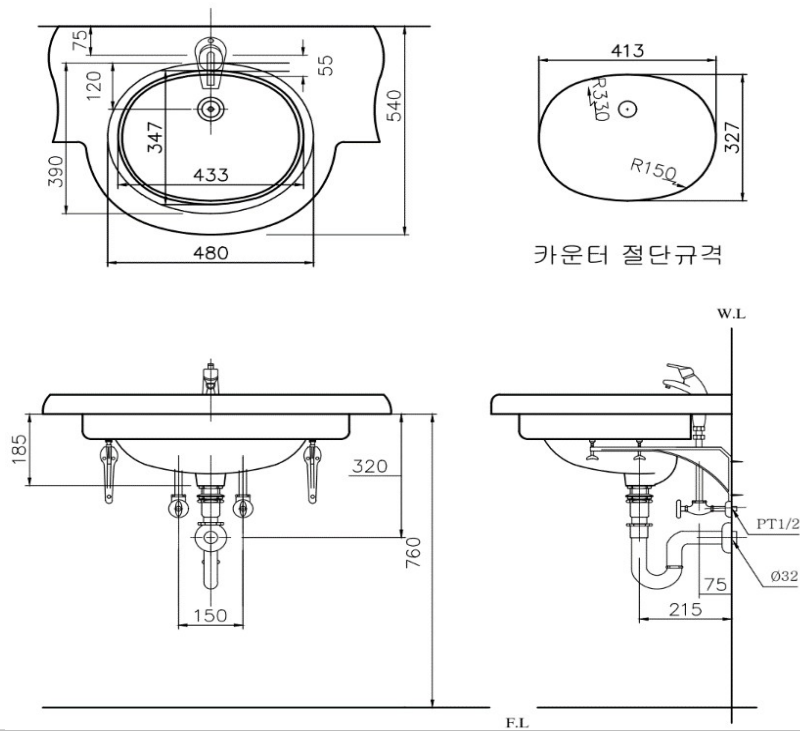

Technical Drawing

Some specs and products may not be available in your area.
You check with your nearest reseller for the newly updated prices.
Please visit at www.daelim.id for your more information