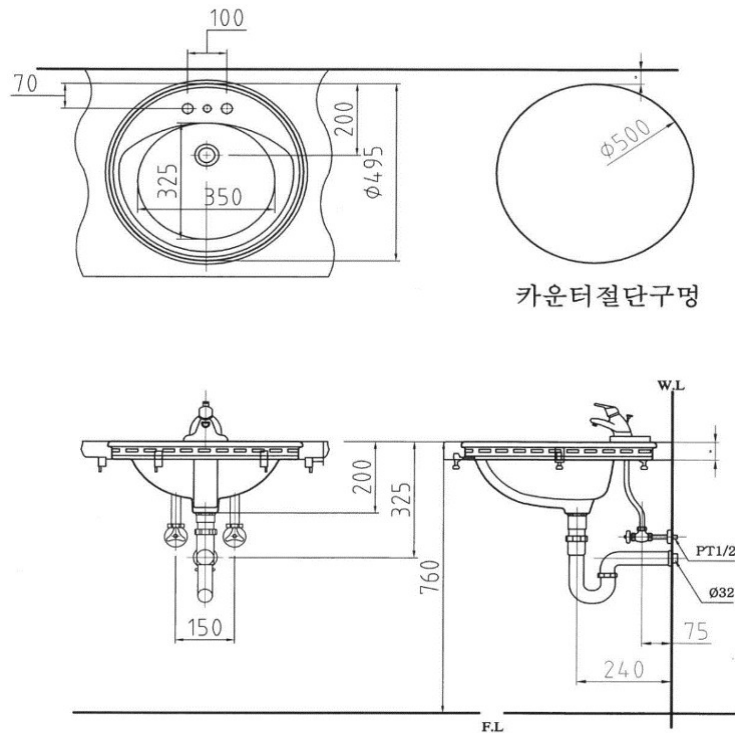

DL-601 Under-Counter Lavatory

Size : 495(W) X 495(D) X 200(H)

Material : Ceramic

Technical Drawing

Some specs and products may not be available in your area.
You check with your nearest reseller for the newly updated prices.
Please visit at www.daelim.id for your more information