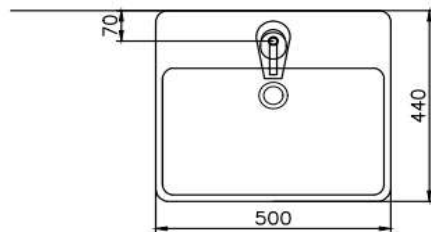

DL-521 Wall-hung Lavatory

Size : 500(W) X 440(D) X 400(H)

Material : Ceramic

Technical Drawing

Some specs and products may not be available in your area.
You check with your nearest reseller for the newly updated prices.
Please visit at www.daelim.id for your more information