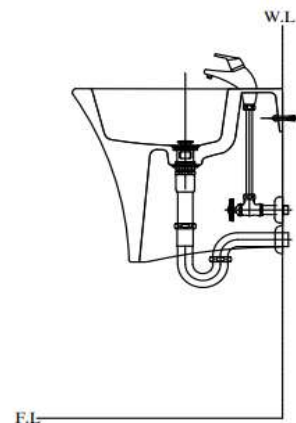

DL-521 Wall-hung Lavatory

Size : 500(W) X 440(D) X 400(H)

Material : Ceramic

Technical Drawing

Some specs and products may not be available in your area.
You check with your nearest reseller for the newly updated prices.
Please visit at www.daelim.id for your more information