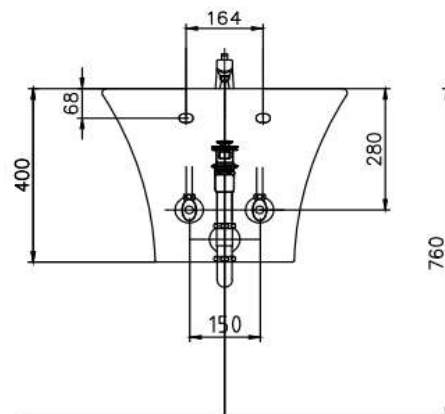

DL-521 Wall-hung Lavatory

Size : 500(W) X 440(D) X 400(H)

Material : Ceramic

Technical Drawing

Some specs and products may not be available in your area.
You check with your nearest reseller for the newly updated prices.
Please visit at www.daelim.id for your more information