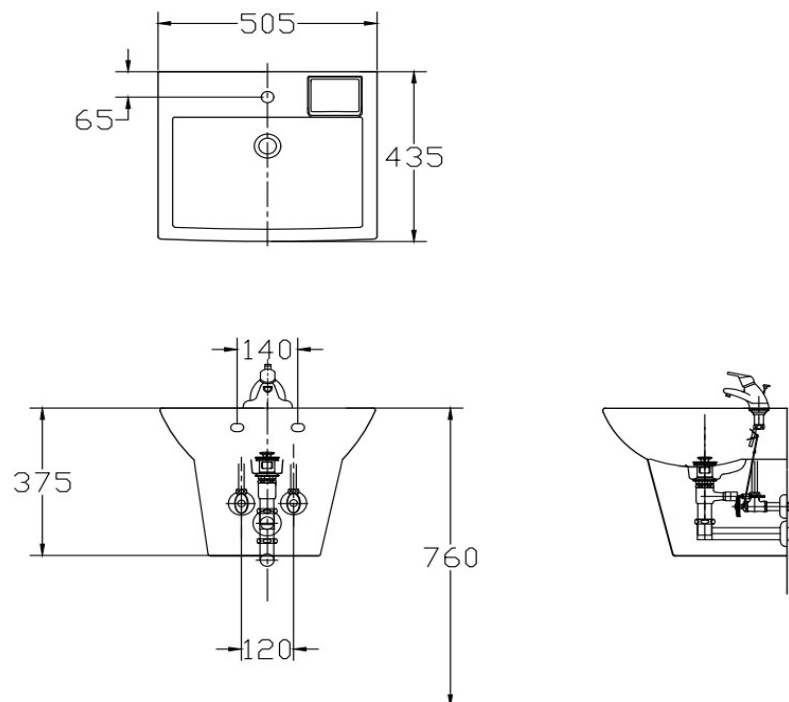

DL-512SS Wall-hung Lavatory (Shoap Holder)

Size : 505(W) X 435(D) X 375(H)

Material : Ceramic

Technical Drawing

Some specs and products may not be available in your area.
You check with your nearest reseller for the newly updated prices.
Please visit at www.daelim.id for your more information