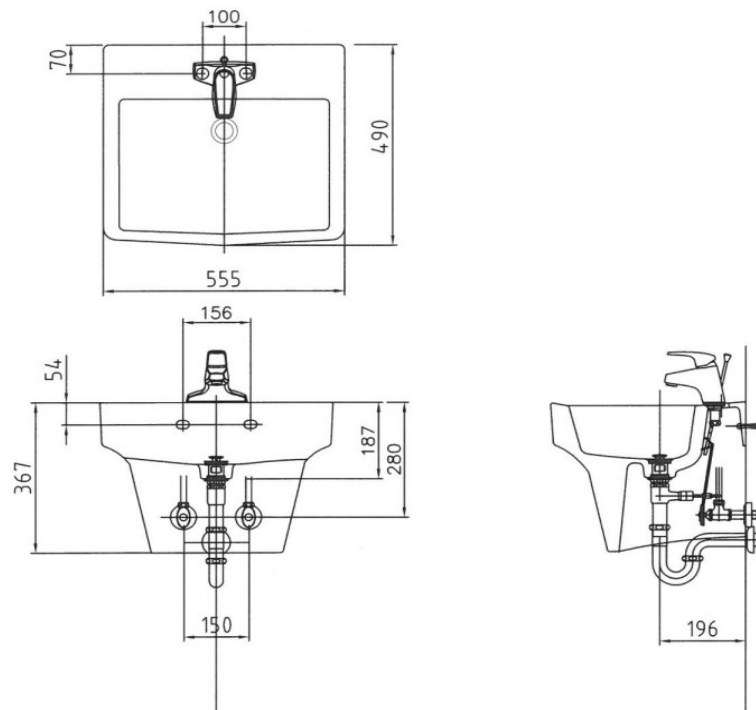

DL-511N Wall-hung Lavatory

Size : 555(W) x 490(D) x 367(H)

Material : Ceramic

Technical Drawing

Some specs and products may not be available in your area.
You check with your nearest reseller for the newly updated prices.
Please visit at www.daelim.id for your more information