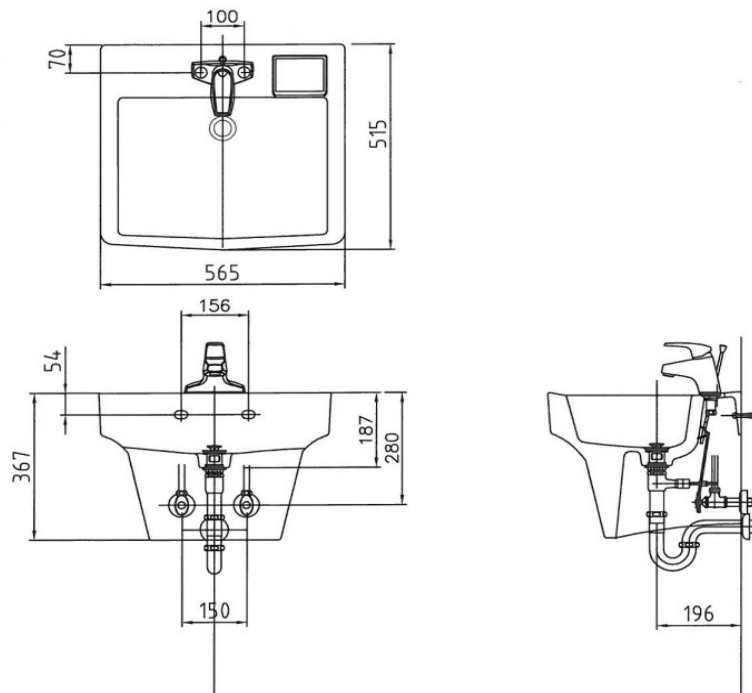

Technical Drawing

Some specs and products may not be available in your area.
You check with your nearest resller for the newly updated prices.
Please visit at www.daelim.id for your more information