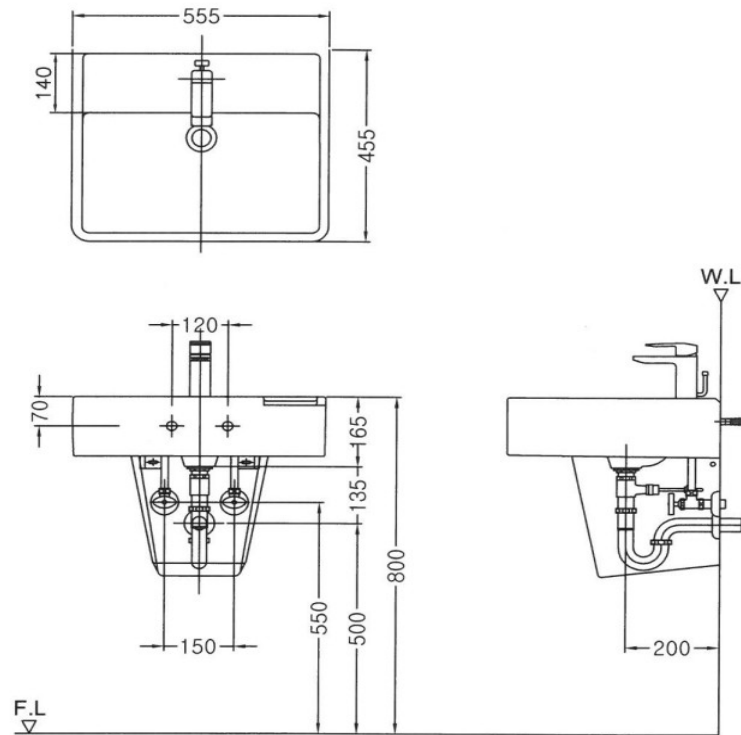

DL-504 Pedestal Lavatory

Size : 555(W) x 455(D) x 165H

Material : Ceramic

Technical Drawing

Some specs and products may not be available in your area.
You check with your nearest reseller for the newly updated prices.
Please visit at www.daelim.id for your more information