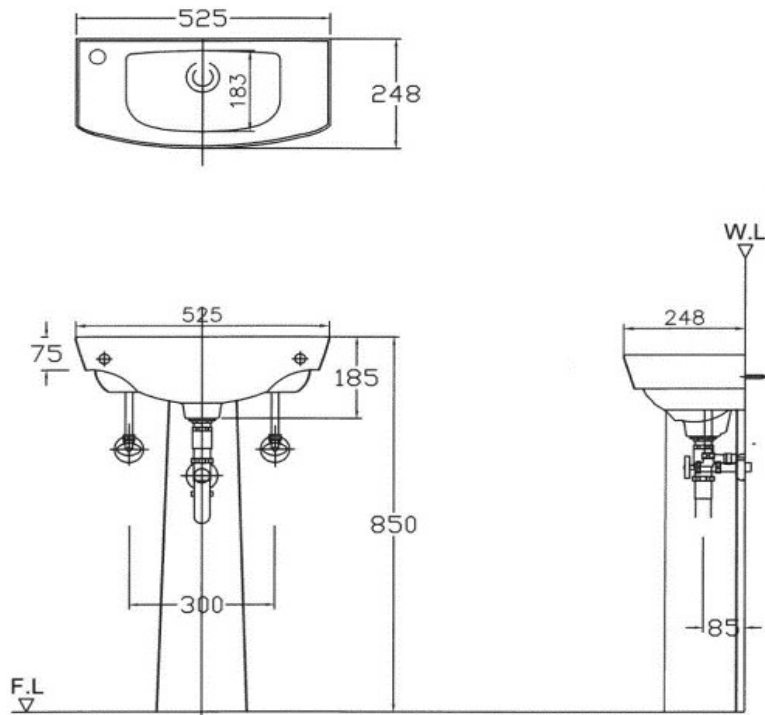

DL-503 Wall-hung Lavatory

Size : 525(W) x 248(D) x 185(H)

Material : Ceramic

Technical Drawing

Some specs and products may not be available in your area.
You check with your nearest reseller for the newly updated prices.
Please visit at www.daelim.id for your more information