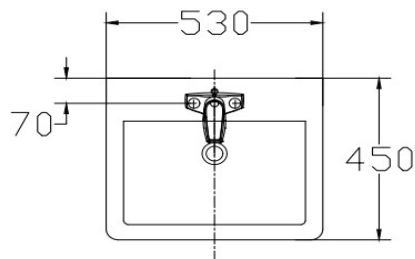

DL-501 Pedestal Lavatory

Size : 530(W) x 450(D) x 180(H)

Material : Ceramic

Technical Drawing

Some specs and products may not be available in your area.
You check with your nearest reseller for the newly updated prices.
Please visit at www.daelim.id for your more information