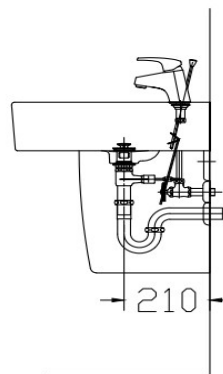

DL-501 Pedestal Lavatory

Size : 530(W) x 450(D) x 180(H)

Material : Ceramic

Technical Drawing

Some specs and products may not be available in your area.
You check with your nearest reseller for the newly updated prices.
Please visit at www.daelim.id for your more information