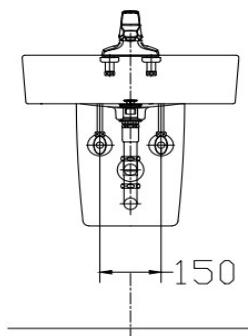

DL-501 Pedestal Lavatory

Size : 530(W) x 450(D) x 180(H)

Material : Ceramic

Technical Drawing

Some specs and products may not be available in your area.
You check with your nearest reseller for the newly updated prices.
Please visit at www.daelim.id for your more information