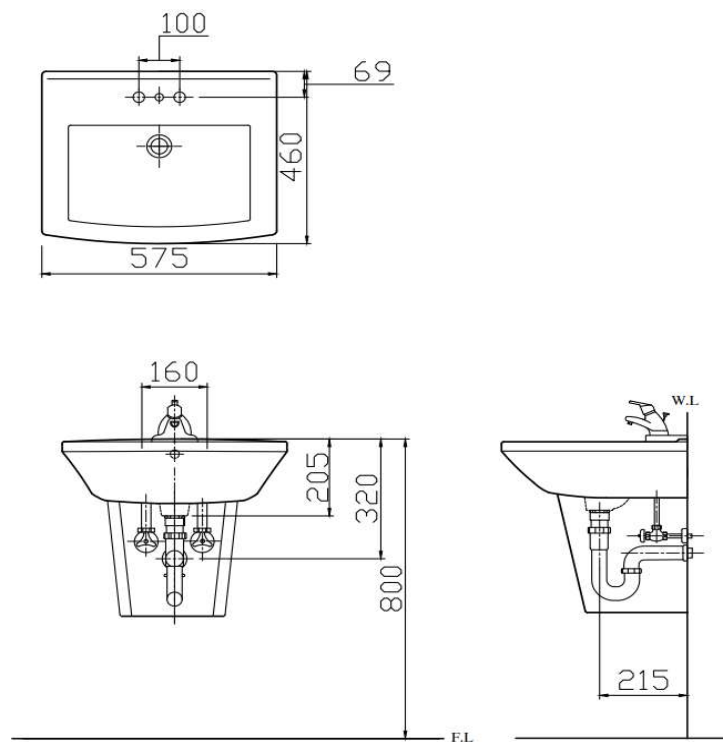

DL-403 Pedestal Lavatory

Size : 575(W) x 460(D) x 205(H)

Material : Ceramic

Technical Drawing

Some specs and products may not be available in your area.
You check with your nearest reseller for the newly updated prices.
Please visit at www.daelim.id for your more information