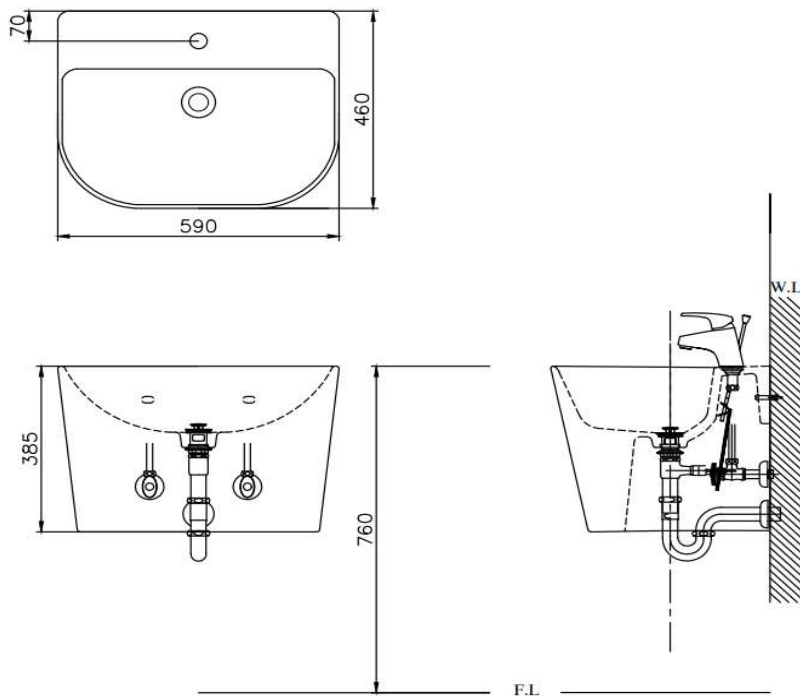

Technical Drawing

Some specs and products may not be available in your area.
You check with your nearest reseller for the newly updated prices.
Please visit at www.daelim.id for your more information