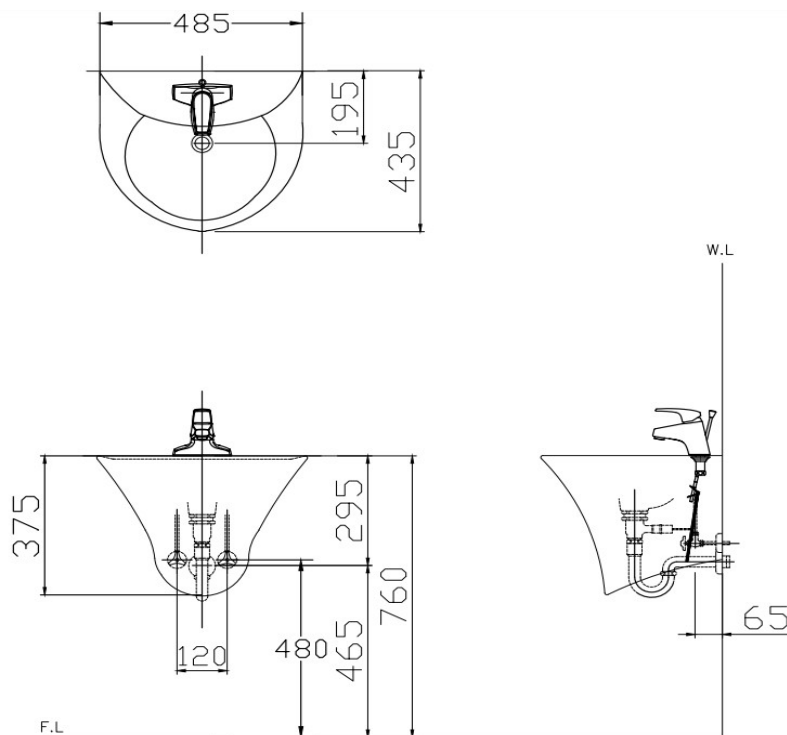

Technical Drawing

Some specs and products may not be available in your area.
You check with your nearest reseller for the newly updated prices.
Please visit at www.daelim.id for your more information