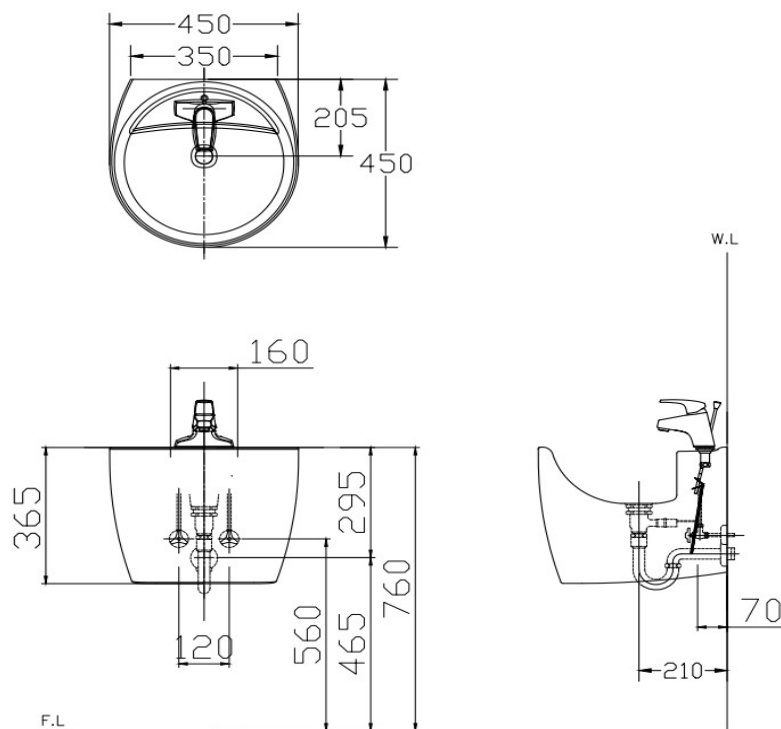

DL-312 Wall-hung Lavatory

Size : 450(W) x 450(D) x 365(H)

Material : Ceramic

Technical Drawing

Some specs and products may not be available in your area.
You check with your nearest reseller for the newly updated prices.
Please visit at www.daelim.id for your more information