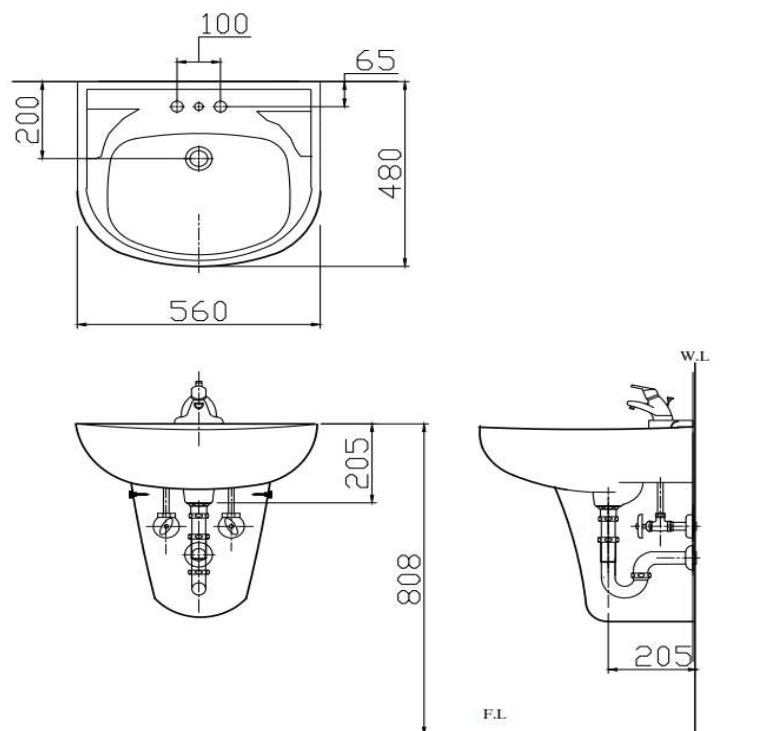

Technical Drawing

Some specs and products may not be available in your area.
You check with your nearest reseller for the newly updated prices.
Please visit at www.daelim.id for your more information