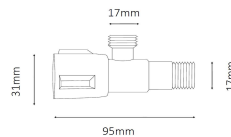

Angle Valve

Some specs and products may not be available in your area.
You check with your nearest reseller for the newly updated prices.
Please visit at www.daelim.id for your more information