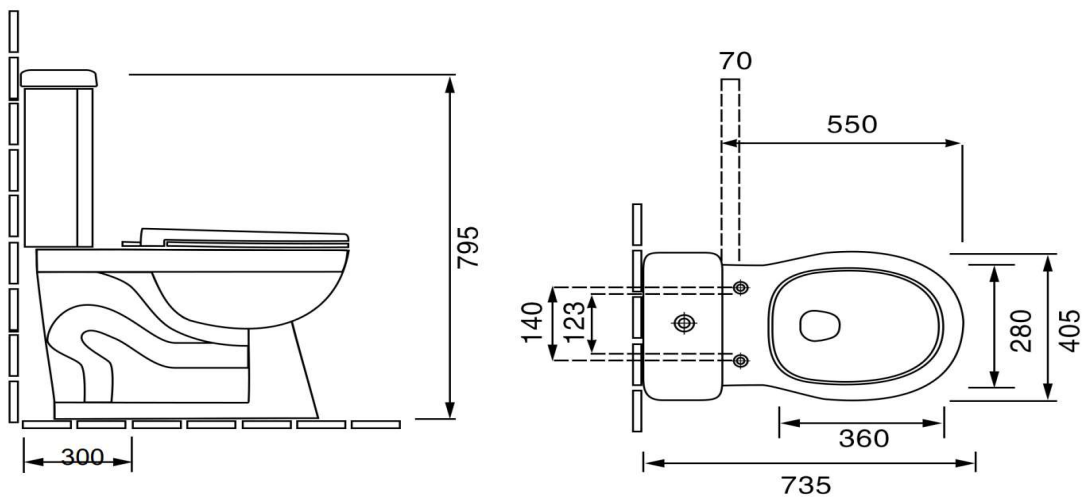

DCDT-8139C One Piece Toilet

Siphonic - SinglenFlush : 6 Liter

Size : 735(W) x 405(D) x 795(H)

Seat & Cover : Polypropylene

Bowl Shape : Compact Elongated

Rough-in : 300mm

S/P Trap : S-Trap

Technical Drawing