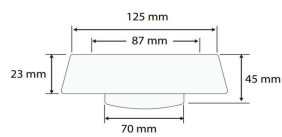

DCDT-8139C One Piece Toilet

Siphonic - SinglenFlush : 6 Liter

Size : 735(W) x 405(D) x 795(H)

Seat & Cover : Polypropylene

Bowl Shape : Compact Elongated

Rough-in : 300mm

S/P Trap : S-Trap

Technical Drawing