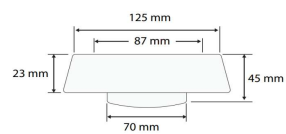

DCDT-8117 One Piece Toilet

Siphonic - SinglenFlush : 6 Liter

Size : 740(W) x 450(D) x 780(H)

Seat & Cover : Polypropylene

Bowl Shape : Compact Elongated

Rough-in : 300mm

S/P Trap : S-Trap

Technical Drawing