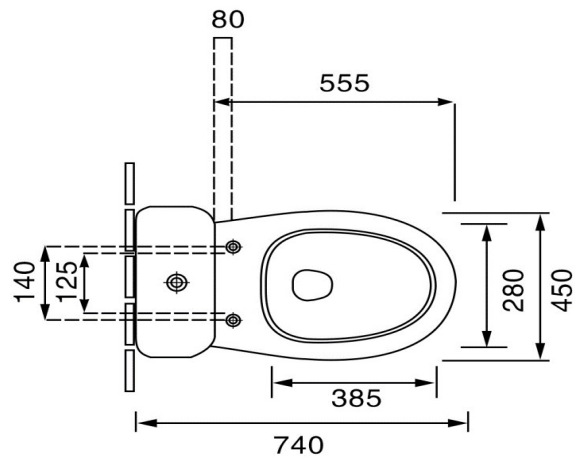

DCDT-8117 One Piece Toilet

Siphonic - SinglenFlush : 6 Liter

Size : 740(W) x 450(D) x 780(H)

Seat & Cover : Polypropylene

Bowl Shape : Compact Elongated

Rough-in : 300mm

S/P Trap : S-Trap

Technical Drawing

Flange

D001-SL

Angle Valve

DCDT001-SV

Some specs and products may not be available in your area.
You check with your nearest resler for the newly updated prices.
Please visit at www.daelim.id for your more information