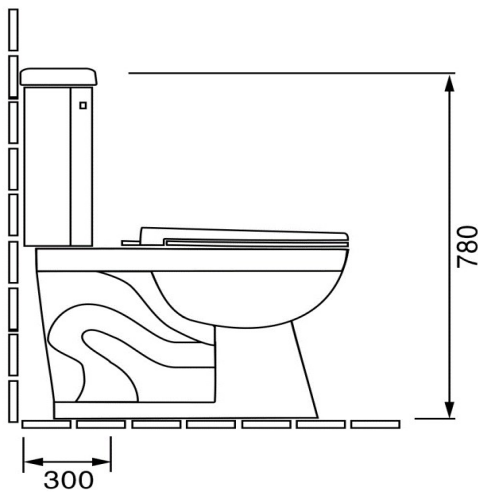

DCDT-8117 One Piece Toilet

Siphonic - SinglenFlush : 6 Liter

Size : 740(W) x 450(D) x 780(H)

Seat & Cover : Polypropylene

Bowl Shape : Compact Elongated

Rough-in : 300mm

S/P Trap : S-Trap

Technical Drawing