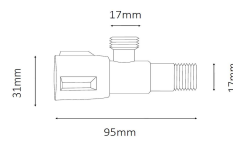

Angle Valve

Some specs and products may not be available in your area.
You check with your nearest resler for the newly updated prices.
Please visit at www.daelim.id for your more information