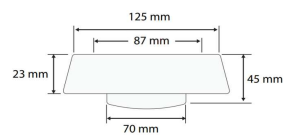

DCDT-8071 One Piece Toilet

Siphonic - Single Flush : 6 Liter

Size : 730(W) x 445(D) x 780(H)

Seat & Cover : Polypropylene

Bowl Shape : Compact Elongated

Rough-in : 300mm

S/P Trap : S-Trap

Technical Drawing