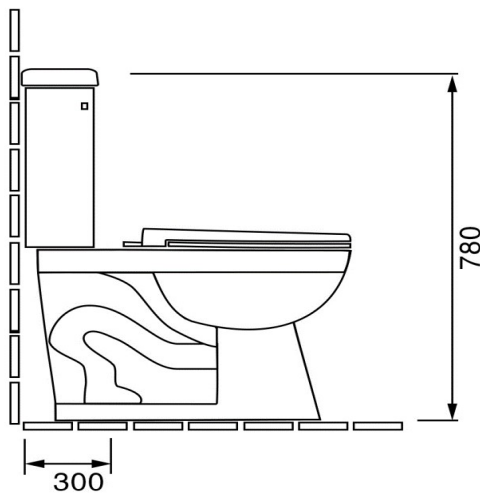

DCDT-8071 One Piece Toilet

Siphonic - Single Flush : 6 Liter

Size : 730(W) x 445(D) x 780(H)

Seat & Cover : Polypropylene

Bowl Shape : Compact Elongated

Rough-in : 300mm

S/P Trap : S-Trap

Technical Drawing