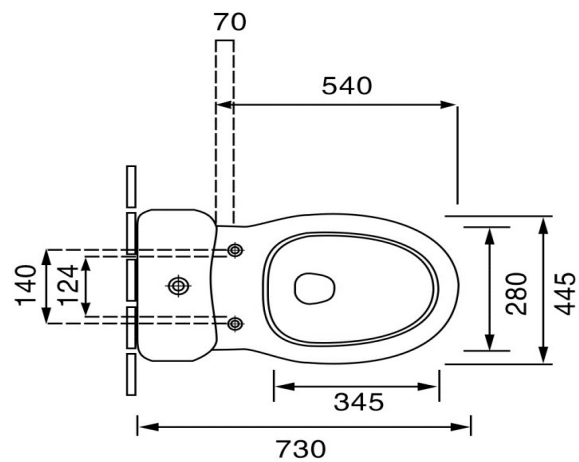

DCDT-8071 One Piece Toilet

Siphonic - Single Flush : 6 Liter

Size : 730(W) x 445(D) x 780(H)

Seat & Cover : Polypropylene

Bowl Shape : Compact Elongated

Rough-in : 300mm

S/P Trap : S-Trap

Technical Drawing

Flange

D001-SL

Angle Valve

DCDT001-SV

Some specs and products may not be available in your area.
You check with your nearest resler for the newly updated prices.
Please visit at www.daelim.id for your more information