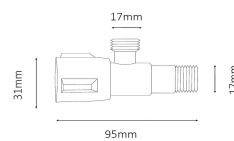

Angle Valve

Some specs and products may not be available in your area.
You check with your nearest resler for the newly updated prices.
Please visit at www.daelim.id for your more information