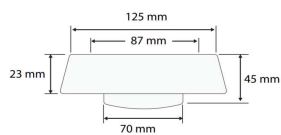

DCDT-7101 One Piece Toilet

Siphonic - Dual Flush : 3/6 Liter

Size : 690(W) x 370(D) x 730(H)

Seat & Cover : Polypropylene

Bowl Shape : Round

Rough-in : 300mm

S/P Trap : S-Trap

Technical Drawing