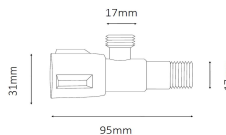

Angle Valve

Some specs and products may not be available in your area.
You check with your nearest resler for the newly updated prices.
Please visit at www.daelim.id for your more information