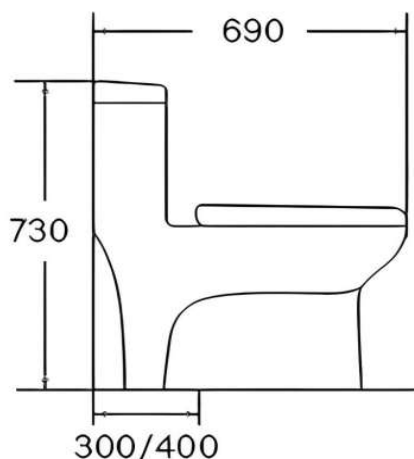

DCDT-7101 One Piece Toilet

Siphonic - Dual Flush : 3/6 Liter

Size : 690(W) x 370(D) x 730(H)

Seat & Cover : Polypropylene

Bowl Shape : Round

Rough-in : 300mm

S/P Trap : S-Trap

Technical Drawing

Flange

D001-SL

Angle Valve

DCDT001-SV

Some specs and products may not be available in your area.
You check with your nearest resler for the newly updated prices.
Please visit at www.daelim.id for your more information