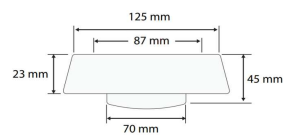

### DCDT-618 One Piece Toilet

Siphonic - Dual Flush : 3/6 Liter

Size : 695(W) x 375(D) x 765(H)

Seat & Cover : Polypropylene

Bowl Shape : Round

Rough-in : 300mm

S/P Trap : S-Trap

### Technical Drawing

**Flange**

**D001-SL**

**Angle Valve**

**DCDT001-SV**

Some specs and products may not be available in your area.  
You check with your nearest resler for the newly updated prices.  
Please visit at [www.daelim.id](http://www.daelim.id) for your more information