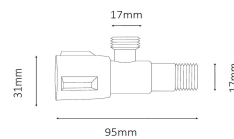

### DCDT-618 One Piece Toilet

Siphonic - Dual Flush : 3/6 Liter

Size : 695(W) x 375(D) x 765(H)

Seat & Cover : Polypropylene

Bowl Shape : Round

Rough-in : 300mm

S/P Trap : S-Trap

### Technical Drawing

**Flange**

**D001-SL**

**Angle Valve**

**DCDT001-SV**

Some specs and products may not be available in your area.  
You check with your nearest resler for the newly updated prices.  
Please visit at [www.daelim.id](http://www.daelim.id) for your more information