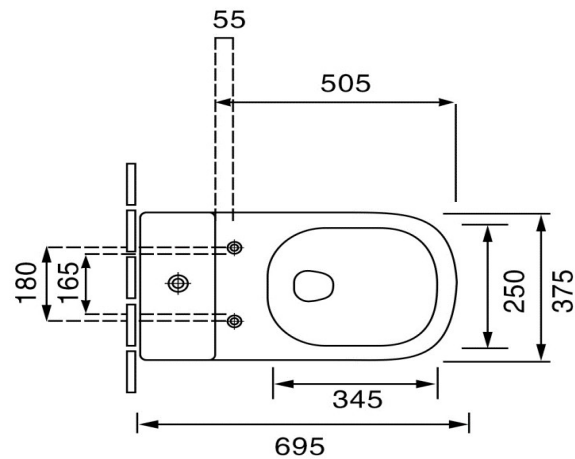

### DCDT-618 One Piece Toilet

Siphonic - Dual Flush : 3/6 Liter

Size : 695(W) x 375(D) x 765(H)

Seat & Cover : Polypropylene

Bowl Shape : Round

Rough-in : 300mm

S/P Trap : S-Trap

### Technical Drawing

**Flange**

**D001-SL**

**Angle Valve**

**DCDT001-SV**

Some specs and products may not be available in your area.  
You check with your nearest resler for the newly updated prices.  
Please visit at [www.daelim.id](http://www.daelim.id) for your more information