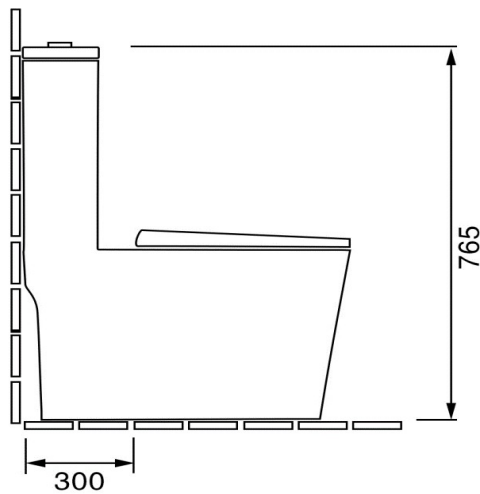

### DCDT-618 One Piece Toilet

Siphonic - Dual Flush : 3/6 Liter

Size : 695(W) x 375(D) x 765(H)

Seat & Cover : Polypropylene

Bowl Shape : Round

Rough-in : 300mm

S/P Trap : S-Trap

### Technical Drawing

**Flange**

**D001-SL**

**Angle Valve**

**DCDT001-SV**

Some specs and products may not be available in your area.  
You check with your nearest resler for the newly updated prices.  
Please visit at [www.daelim.id](http://www.daelim.id) for your more information