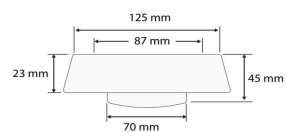

### DCDT-521 One Piece Toilet

Siphonic - Dual Flush : 3/6 Liter

Size : 715(W) x 390(D) x 650(H)

Seat & Cover : Polypropylene

Bowl Shape : Round

Rough-in : 300mm

S/P Trap : S-Trap

### Technical Drawing

**Flange**

**D001-SL**

**Angle Valve**

**DCDT001-SV**

Some specs and products may not be available in your area.  
You check with your nearest reseller for the newly updated prices.  
Please visit at [www.daelim.id](http://www.daelim.id) for your more information