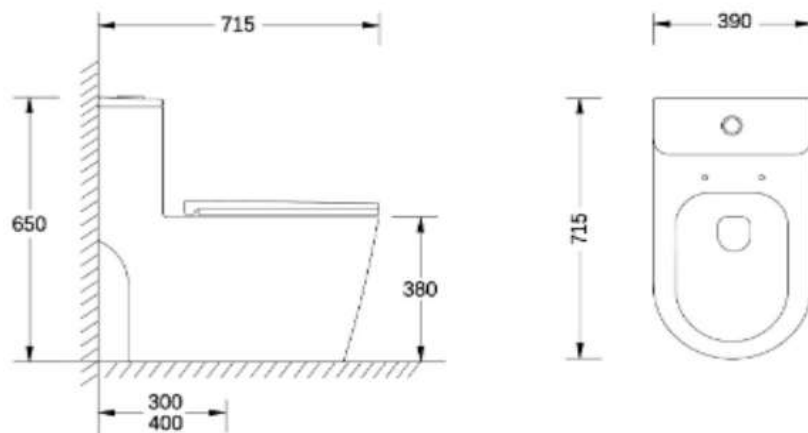

### DCDT-521 One Piece Toilet

Siphonic - Dual Flush : 3/6 Liter

Size : 715(W) x 390(D) x 650(H)

Seat & Cover : Polypropylene

Bowl Shape : Round

Rough-in : 300mm

S/P Trap : S-Trap

### Technical Drawing

**Flange**

**D001-SL**

**Angle Valve**

**DCDT001-SV**

Some specs and products may not be available in your area.  
You check with your nearest reseller for the newly updated prices.  
Please visit at [www.daelim.id](http://www.daelim.id) for your more information