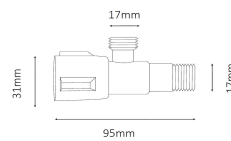

### DCDT-521 One Piece Toilet

Siphonic - Dual Flush : 3/6 Liter

Size : 715(W) x 390(D) x 650(H)

Seat & Cover : Polypropylene

Bowl Shape : Round

Rough-in : 300mm

S/P Trap : S-Trap

### Technical Drawing

**Flange**

**D001-SL**

**Angle Valve**

**DCDT001-SV**

Some specs and products may not be available in your area.  
You check with your nearest reseller for the newly updated prices.  
Please visit at [www.daelim.id](http://www.daelim.id) for your more information