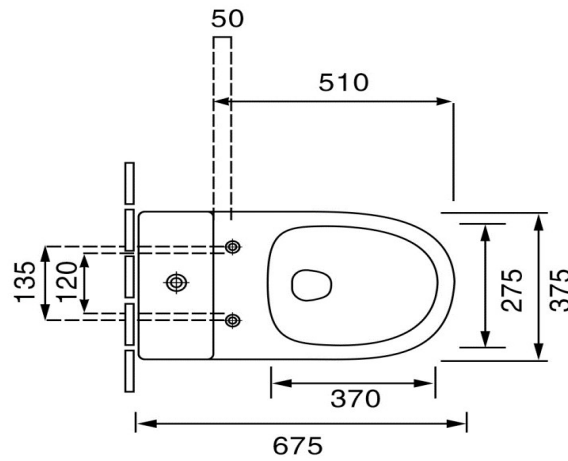

DCDT-350 One Piece Toilet

Siphonic - Dual Flush : 3/6 Liter

Size : 675(W) x 375(D) x 730(H)

Seat & Cover : Polypropylene

Bowl Shape : Compact Elongated

Rough-in : 300mm

S/P Trap : S-Trap

Technical Drawing

Flange

D001-SL

Angle Valve

DCDT001-SV

Some specs and products may not be available in your area.
You check with your nearest resler for the newly updated prices.
Please visit at www.daelim.id for your more information