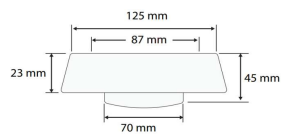

DCDT-350 One Piece Toilet

Siphonic - Dual Flush : 3/6 Liter

Size : 675(W) x 375(D) x 730(H)

Seat & Cover : Polypropylene

Bowl Shape : Compact Elongated

Rough-in : 300mm

S/P Trap : S-Trap

Technical Drawing