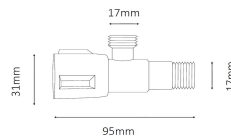

Angle Valve

Some specs and products may not be available in your area.
You check with your nearest resler for the newly updated prices.
Please visit at www.daelim.id for your more information