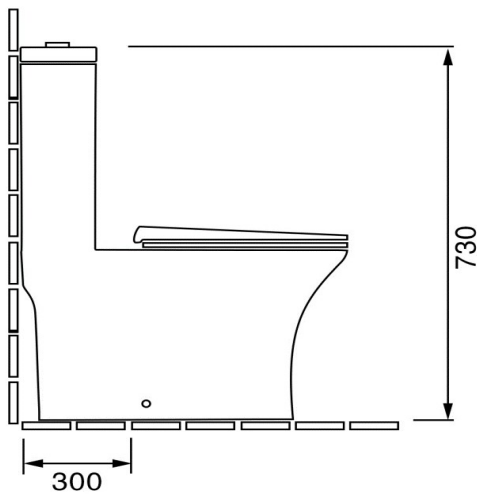

DCDT-350 One Piece Toilet

Siphonic - Dual Flush : 3/6 Liter

Size : 675(W) x 375(D) x 730(H)

Seat & Cover : Polypropylene

Bowl Shape : Compact Elongated

Rough-in : 300mm

S/P Trap : S-Trap

Technical Drawing