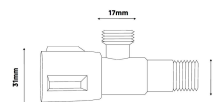

DCDT-311 Close Coupled Toilet

Siphon/Wasdown - Dual Flush : 3/6L

Size : 660(W) x 365(D) x 840(H)

Seat & Cover : Polypropylene

Bowl Shape : Round

Rough-in : 250/180mm

S/P Trap : S-Trap/P-Trap (you can choose the available types)

Technical Drawing

Flange for P-Trap

D001SL-P

Flange for S-Trap

D001SL

Angle Valve

DCDT001-SV

Some specs and products may not be available in your area.
You check with your nearest reseller for the newly updated prices.
Please visit at www.daelim.id for your more information