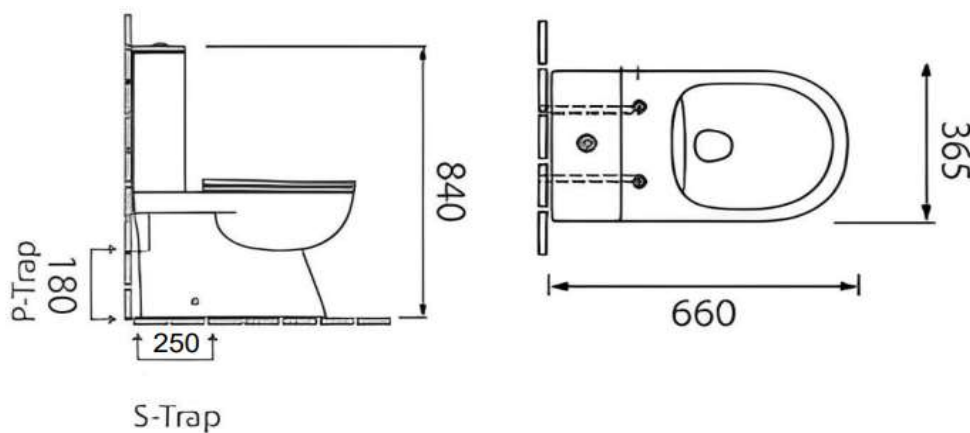

DCDT-311 Close Coupled Toilet

Siphon/Wasdown - Dual Flush : 3/6L

Size : 660(W) x 365(D) x 840(H)

Seat & Cover : Polypropylene

Bowl Shape : Round

Rough-in : 250/180mm

S/P Trap : S-Trap/P-Trap (you can choose the available types)

Technical Drawing

Flange for P-Trap

D001SL-P

Flange for S-Trap

D001SL

Angle Valve

DCDT001-SV

Some specs and products may not be available in your area.
You check with your nearest reseller for the newly updated prices.
Please visit at www.daelim.id for your more information