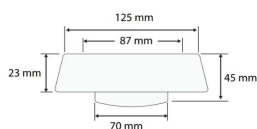

DCDT-311 Close Coupled Toilet

Siphon/Wasdown - Dual Flush : 3/6L

Size : 660(W) x 365(D) x 840(H)

Seat & Cover : Polypropylene

Bowl Shape : Round

Rough-in : 250/180mm

S/P Trap : S-Trap/P-Trap (you can choose the available types)

Technical Drawing

Flange for P-Trap

D001SL-P

Flange for S-Trap

D001SL

Angle Valve

DCDT001-SV

Some specs and products may not be available in your area.
You check with your nearest reseller for the newly updated prices.
Please visit at www.daelim.id for your more information