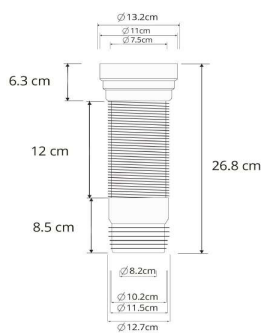

DCDT-311 Close Coupled Toilet

Siphon/Wasdown - Dual Flush : 3/6L

Size : 660(W) x 365(D) x 840(H)

Seat & Cover : Polypropylene

Bowl Shape : Round

Rough-in : 250/180mm

S/P Trap : S-Trap/P-Trap (you can choose the available types)

Technical Drawing

Flange for P-Trap

D001SL-P

Flange for S-Trap

D001SL

Angle Valve

DCDT001-SV

Some specs and products may not be available in your area.
You check with your nearest reseller for the newly updated prices.
Please visit at www.daelim.id for your more information