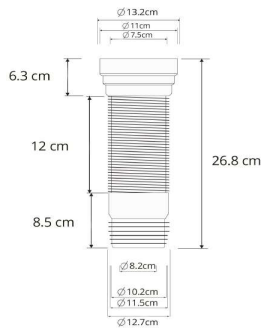

DCDT-306 Close Coupled Toilet

Washdown – Dual Flush : 3/6 Liter

Size : 645(W) x 370(D) x 785(H)

Seat & Cover : Polypropylene

Bowl Shape : Square

Rough-in : 250mm/180mm

S/P Trap : S-Trap/P-Trap (you can choose the available types)

Technical Drawing

Flange for P-Trap

D001SL-P

Flange for S-Trap

D001SL

Angle Valve

DCDT001-SV

Some specs and products may not be available in your area.
You check with your nearest resler for the newly updated prices.
Please visit at www.daelim.id for your more information