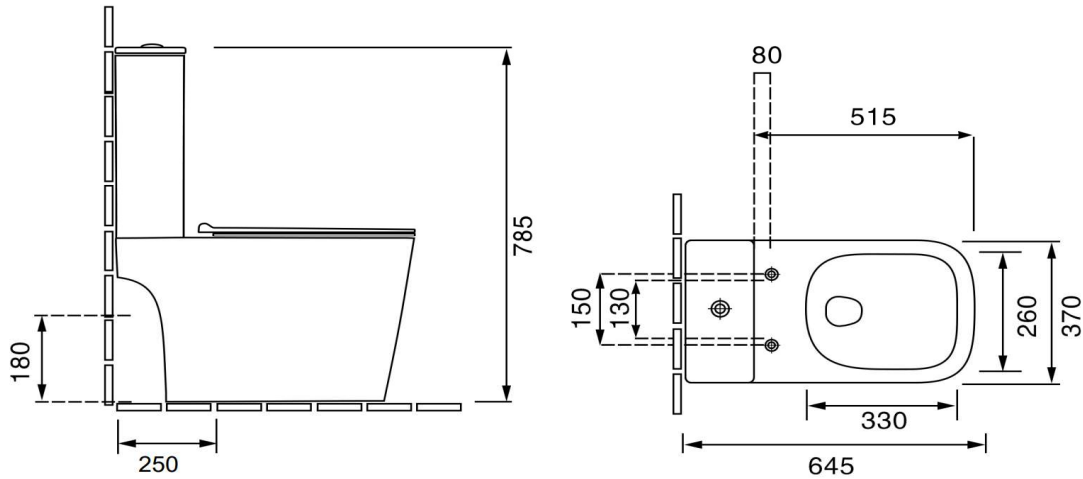

DCDT-306 Close Coupled Toilet

Washdown – Dual Flush : 3/6 Liter

Size : 645(W) x 370(D) x 785(H)

Seat & Cover : Polypropylene

Bowl Shape : Square

Rough-in : 250mm/180mm

S/P Trap : S-Trap/P-Trap (you can choose the available types)

Technical Drawing

Flange for P-Trap

D001SL-P

Flange for S-Trap

D001SL

Angle Valve

DCDT001-SV

Some specs and products may not be available in your area.
You check with your nearest resler for the newly updated prices.
Please visit at www.daelim.id for your more information