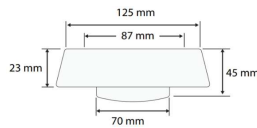

DCDT-306 Close Coupled Toilet

Washdown – Dual Flush : 3/6 Liter

Size : 645(W) x 370(D) x 785(H)

Seat & Cover : Polypropylene

Bowl Shape : Square

Rough-in : 250mm/180mm

S/P Trap : S-Trap/P-Trap (you can choose the available types)

Technical Drawing

Flange for P-Trap

D001SL-P

Flange for S-Trap

D001SL

Angle Valve

DCDT001-SV

Some specs and products may not be available in your area.
You check with your nearest resler for the newly updated prices.
Please visit at www.daelim.id for your more information