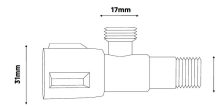

DCDT-306 Close Coupled Toilet

Washdown – Dual Flush : 3/6 Liter

Size : 645(W) x 370(D) x 785(H)

Seat & Cover : Polypropylene

Bowl Shape : Square

Rough-in : 250mm/180mm

S/P Trap : S-Trap/P-Trap (you can choose the available types)

Technical Drawing

Flange for P-Trap

D001SL-P

Flange for S-Trap

D001SL

Angle Valve

DCDT001-SV

Some specs and products may not be available in your area.
You check with your nearest resler for the newly updated prices.
Please visit at www.daelim.id for your more information